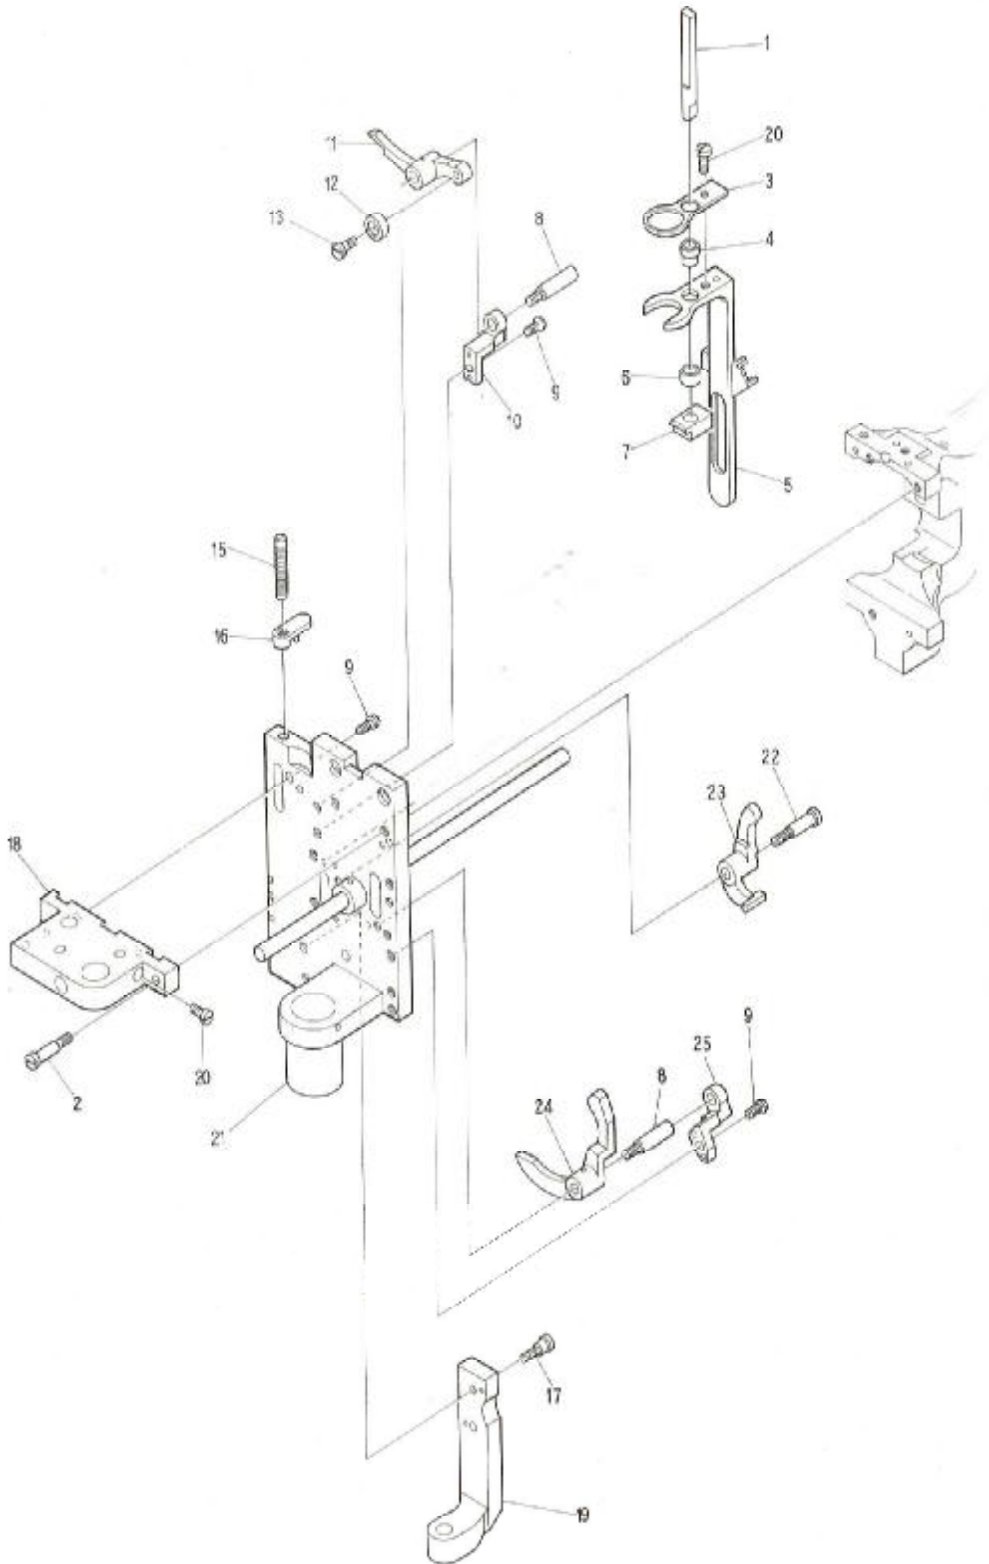

CORNELY FD
NEEDLE BAR DRIVE MECH. 2

CORNELY FD
NEEDLE BAR DRIVE MECHANISM 2

3

Ref.No.	Parts No.	Description.
1	C.02958	SHAFT
2	C.00240	SCREW
3	C.02943	STOP PLATE
4	C.02524B	BUSHING
5	C.02957	HEART
6	C.02524C	BUSHING
7	C.02922	BLOCK
8	C.02659	SCREW PIN
9	C.00105	SCREW
10	C.02663	LEVER
11	C.02574	SQUARE SLIDER
12	C.02575	ROLLER
13	C.00128A	SCREW
15	C.00100	POINT REGULATING SCREW
16	C.01492	NUT
17	C.00240	SCREW
18	C.02912	FRONT PLATE HOOD
19	C.01466	BASE
20	C.00101	SCREW
21	C.02911	FRONT PLATE
22	C.00127B	SCREW
23	C.02984	SQUARE SLIDER
24	C.02982	SQUARE SLIDER
25	C.02983	SLIDER BASE

10/05/2005