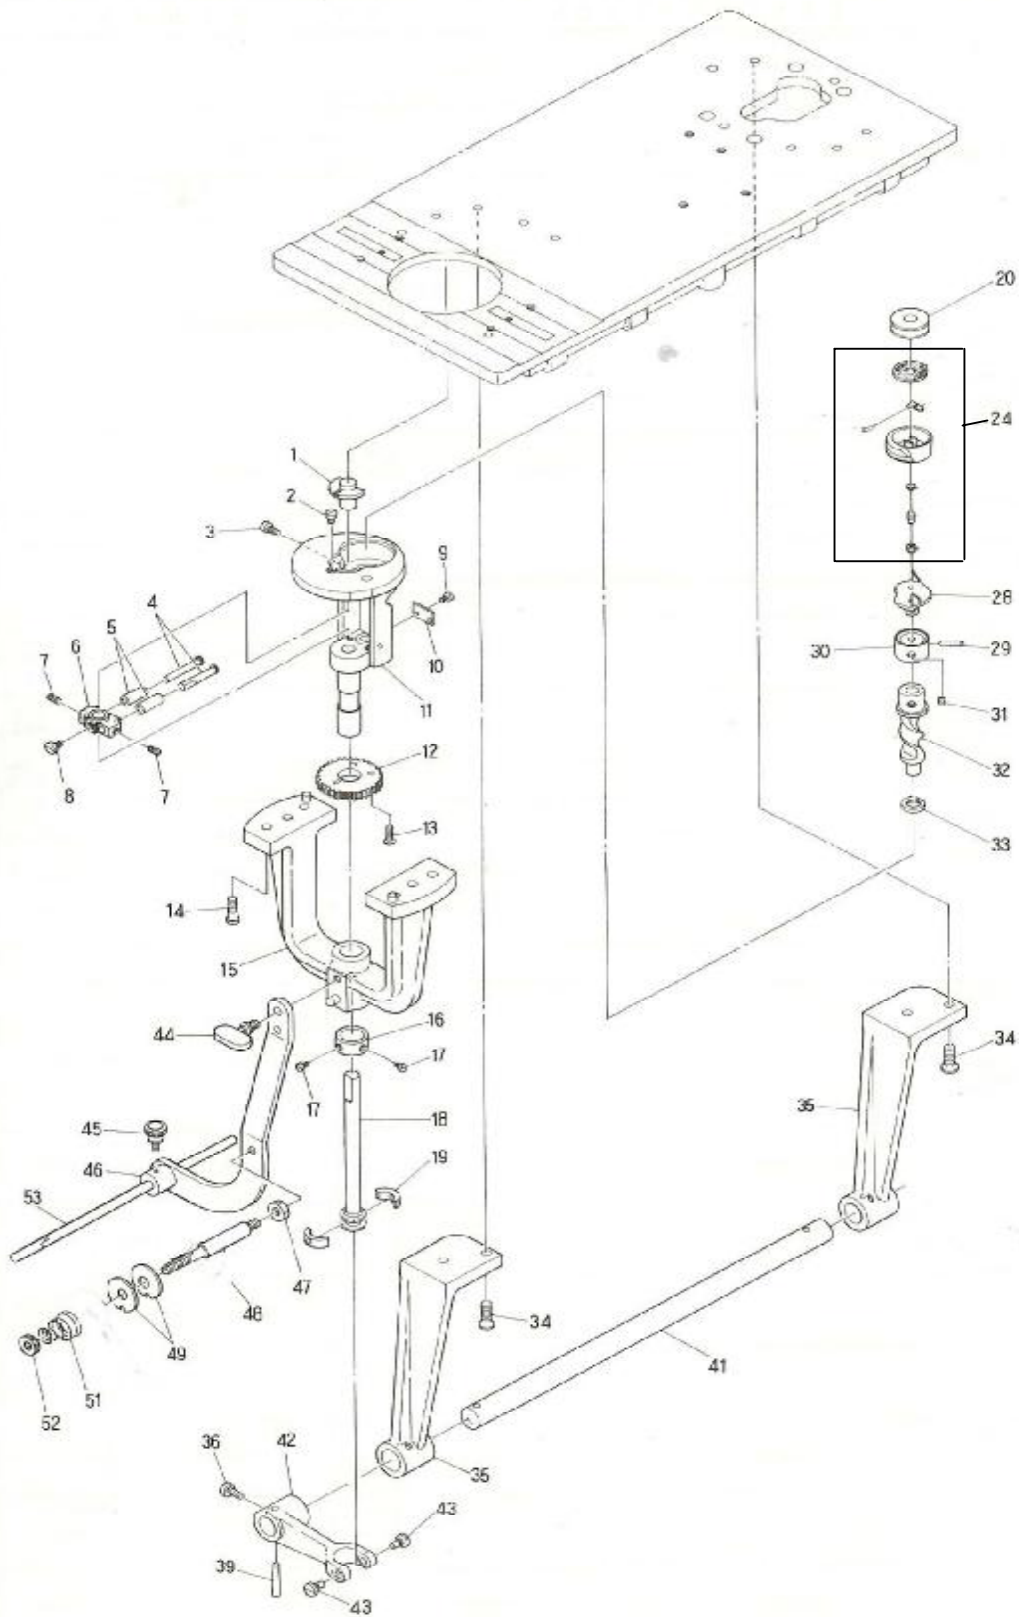

CORNELY FD
BED+ROTATING HOOK SHAFT 2

CORNELY FD
BED + ROTATING HOOK SHAFT 2

6

<u>Ref.No.</u>	<u>Parts No.</u>	<u>Description.</u>
1	C.03020	NEEDLE PLATE
2	C.00112	SCREW
3	C.02624	SCREW
4	C.02609	PIN
5	C.02610	ROLLER
6	C.02608	ROLLER BASE
7	C.06259	SCREW
8	C.00841	SCREW
9	C.00897	SCREW
10	C.02620	STOP PLATE
11	C.03018	HOOK BASE
12	C.02616	GEAR
13	C.00232	SCREW
14	C.00105	SCREW
15	C.03017	BRIDGE
16	C.02466	THRUST COLLAR
17	C.00106	SCREW
18	C.03035	VERTICAL BUSHING
19	C.02605B	KEY
20	C.02644	BOBBIN
24	C.03324W	HOOK ASSEMBLY
28	C.03320	HOOK BASE
29	C.02622	PIN
30	C.02618	BUSHING
31	C.02633	SCREW
32	C.02617	SPIRAL SCREW
33	C.02619	WASHER
34	C.00116	SCREW
35	C.03354	SHAFT BASE
36	C.00120	SCREW
41	C.03353	SHAFT
42	C.03355	LEVER
43	C.02607	KEY
44	C.10192	SCREW
45	C.00097	SCREW
46	C.03036	TENSION HOLDER
47	25760E	NUT
48	25760	TENSION POST
49	25761	TENSION DISC
51	25763K	TENSION SPRING
52	25764	TENSION NUT
53	C.01021CW	BOBIN HOLDER