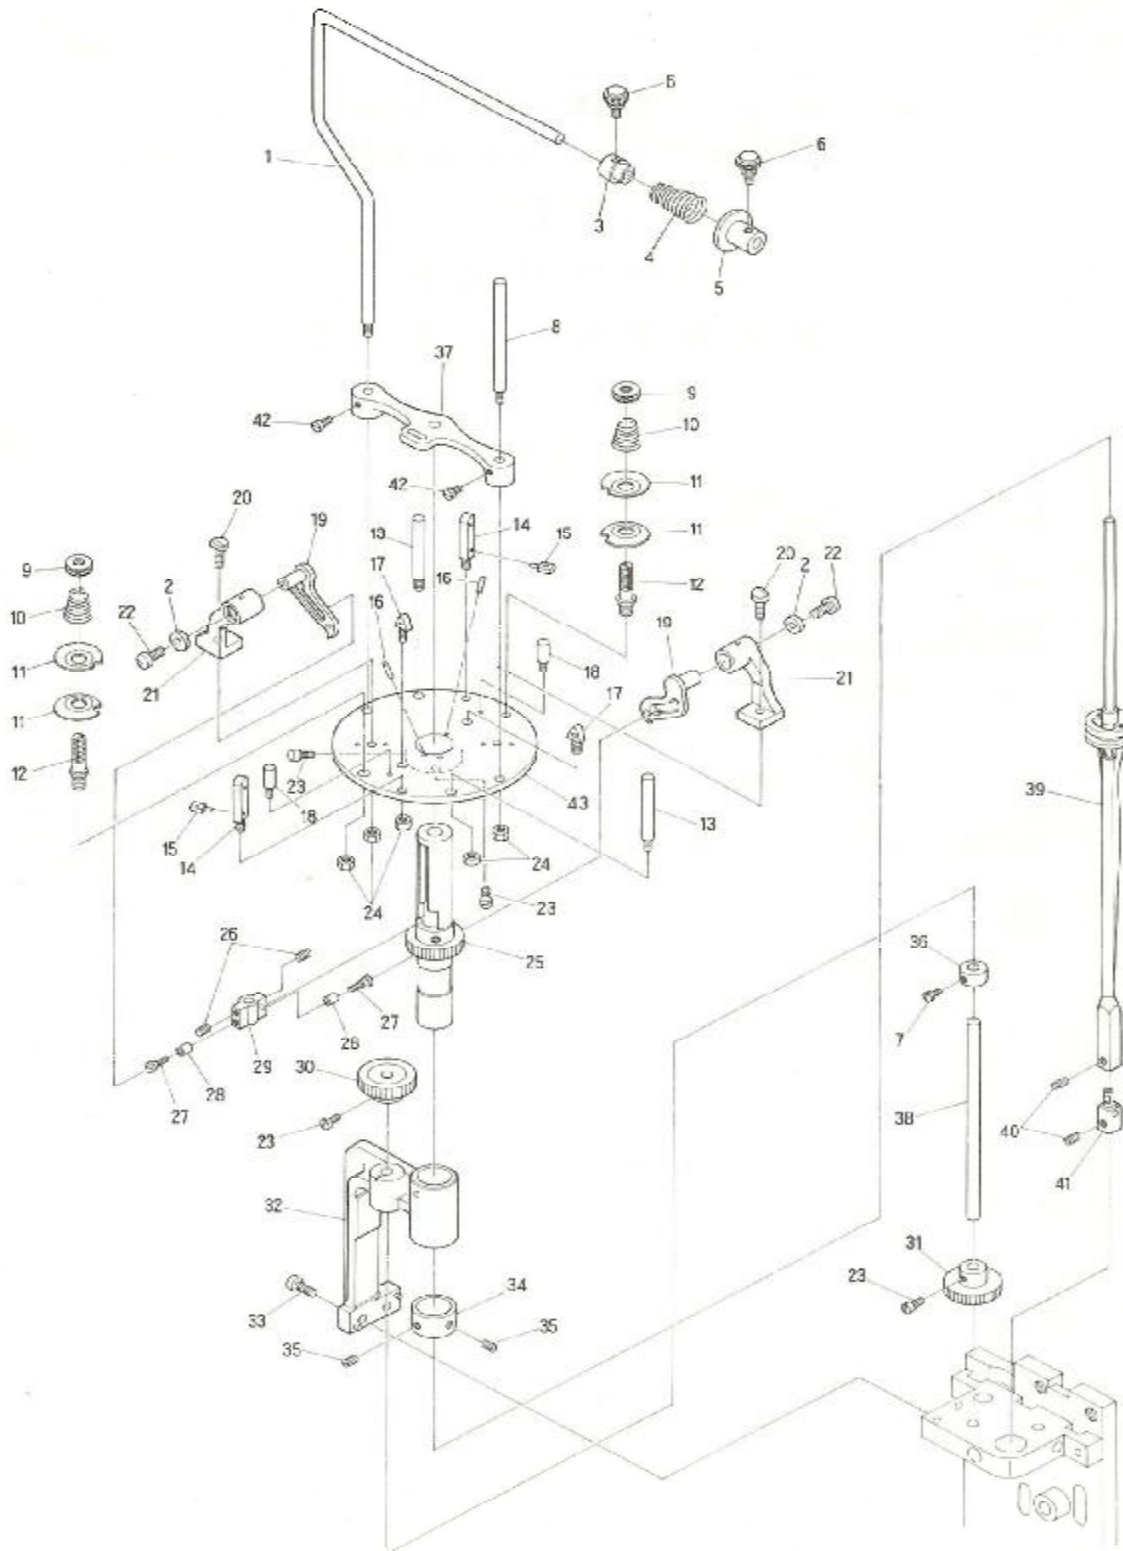

CORNELY FD
TAKE UP - THREAD TENSION

CORNELY FD
TAKE UP - THREAD TENSION

1

Ref.No.	Parts No.	Description.
1	C.02674C	BOBIN HOLDER
2	C.02556	RING
3	C.02674D	COLLAR
4	C.02674E	SPRING
5	C.02674F	COLLAR
6	C.06271	SCREW
7	C.00106	SCREW
8	C.02543C	SHAFT
9	C.08130	TENSION NUT
10	C.07215	TENSION SPRING
11	C.08127B	TENSION DISC
12	C.03060B	TENSION POST
13	C.02970	SHAFT
14	C.03241	THREAD GUIDE
15	C.00619	THREAD GUIDE
16	C.02560	BUSHING
17	C.02972	THREAD GUIDE
18	C.00654K	STOP PIN
19	C.02554	THREAD TAKE UP LEVER
20	C.02942	SCREW
21	C.02553	LEVER BASE
22	C.00101	SCREW
23	C.01573	SCREW
24	C.00364BIS	NUT
25	C.02964	SHAFT
26	C.03237BV	SCREW (OLD C.02532)
27	C.13370	SCREW (OLD C.02558)
28	C.02557	ROLLER
29	C.03237B	ROLLER HOLDER
30	C.02562	GEAR
31	C.02562B	GEAR
32	C.02959	SHAFT BASE
33	C.00240	SCREW
34	C.02541	THRUST COLLAR
35	C.02542	SCREW
36	C.01566	THRUST COLLAR
37	C.02545	BASE
38	C.02960	SHAFT
39	C.02941W	NEEDLE BAR
40	C.02537B	SCREW
41	C.03074-75	NEEDLE HOLDER
42	C.00112	SCREW
43	C.03076	DISC

CORNELY FD
NEEDLE BAR DRIVE MECH. 2

CORNELY FD
NEEDLE BAR DRIVE MECHANISM 2

3

Ref.No.	Parts No.	Description.
1	C.02958	SHAFT
2	C.00240	SCREW
3	C.02943	STOP PLATE
4	C.02524B	BUSHING
5	C.02957	HEART
6	C.02524C	BUSHING
7	C.02922	BLOCK
8	C.02659	SCREW PIN
9	C.00105	SCREW
10	C.02663	LEVER
11	C.02574	SQUARE SLIDER
12	C.02575	ROLLER
13	C.00128A	SCREW
15	C.00100	POINT REGULATING SCREW
16	C.01492	NUT
17	C.00240	SCREW
18	C.02912	FRONT PLATE HOOD
19	C.01466	BASE
20	C.00101	SCREW
21	C.02911	FRONT PLATE
22	C.00127B	SCREW
23	C.02984	SQUARE SLIDER
24	C.02982	SQUARE SLIDER
25	C.02983	SLIDER BASE