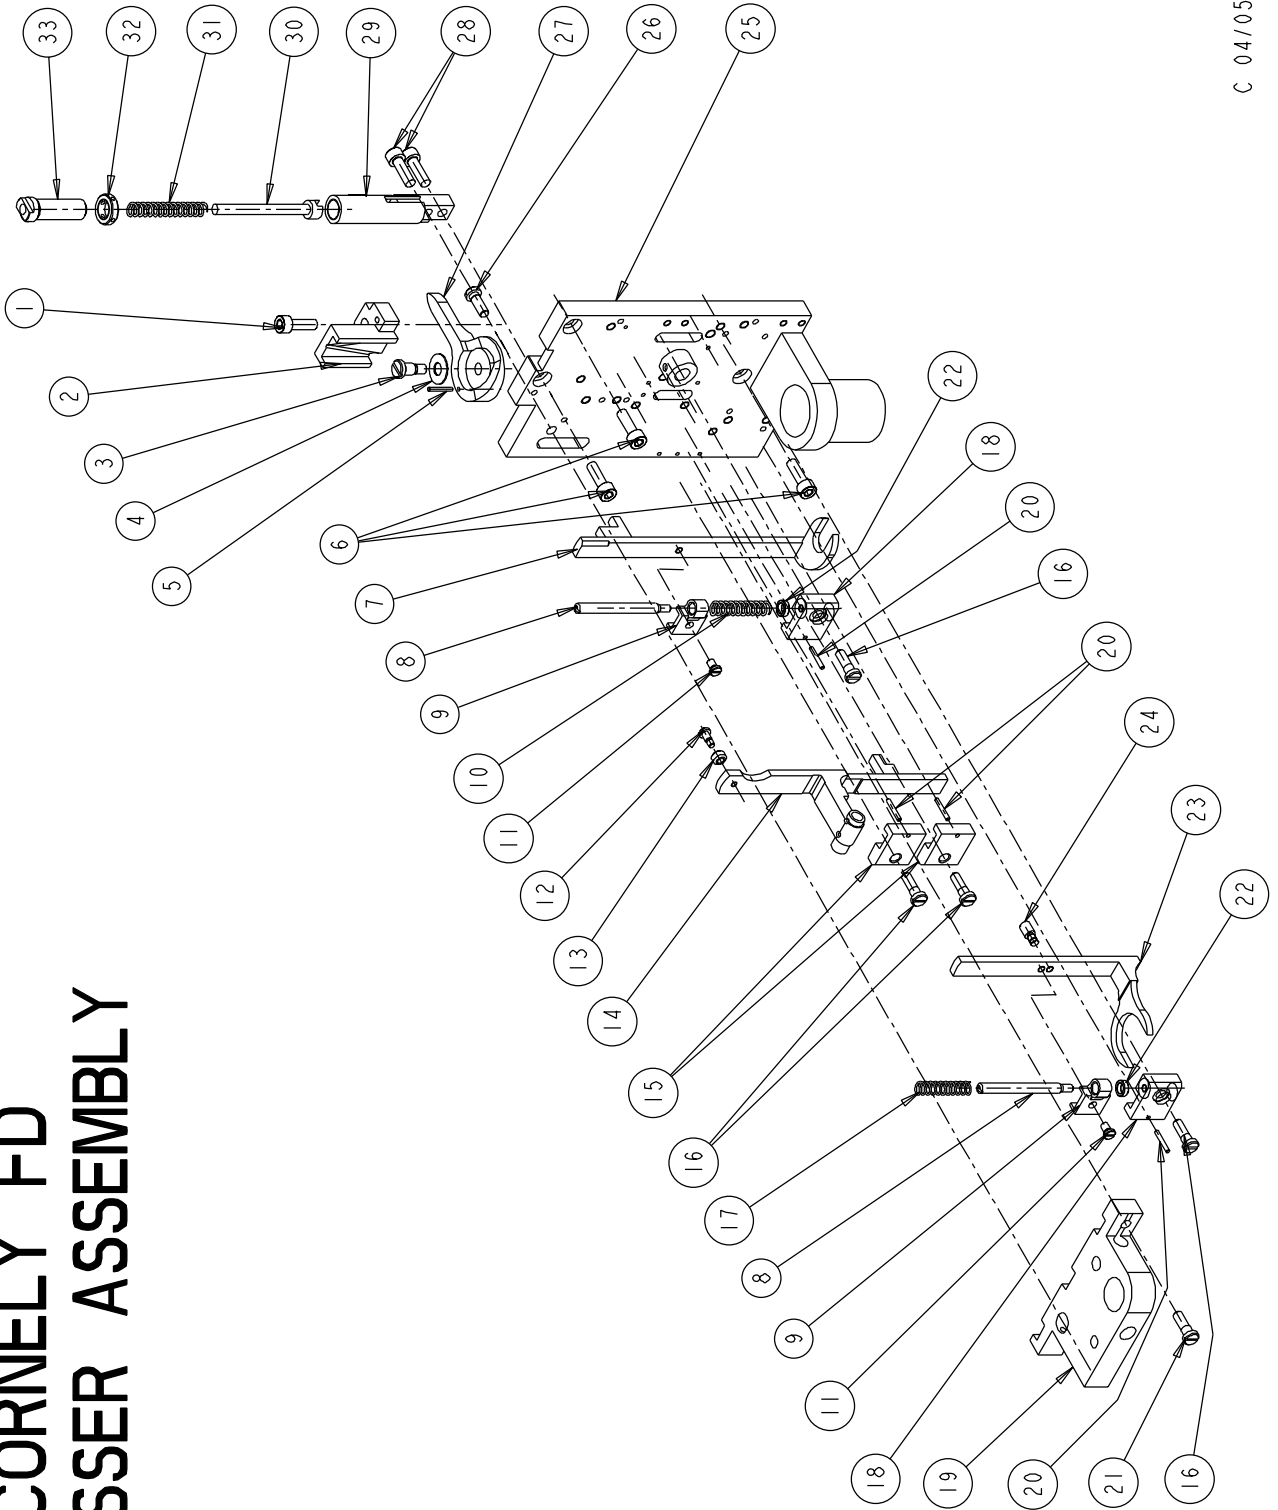

CORNELY FD PRESSER ASSEMBLY

C 04/05/2005

CORNELY FD
PRESSER ASSEMBL.

7

Ref.No.	Parts No.	Description.
1	C.02897V	SCREW
2	C.02897	GUIDE
3	C.00121	SCREW
4	C.00088	WASHER
5	C.02952	PIN
6	C.02911V	SCREW
7	C.13620	SLIDER
8	C.10157	ROD FOR SPRING GUIDE
9	C.13608	SLIDER BRIDGE
10	C.10172	SPRING
11	C.00112	SCREW
12	C.01477	SCREW
13	C.00089	ROLLER
14	C.02953	GABE HOOK SLIDER
15	C.01491	SLIDER BRIDGE
16	C.00240	SCREW
17	C.10160	SPRING
18	C.13609	SLIDER BRIDGE
19	C.02912	FRONT PLATE HOOD
20	C.13609G	PIN
21	C.00240	SCREW
22	C.10158	WASHER
23	C.13619	SLIDER
24	C.00108	SCREW
25	C.02911	FRONT PLATE
26	C.00105	SCREW
27	C.01481	LEVER
28	C.13610V	SCREW
29	C.13610	BASE FOR SPRING
30	C.10153	SPRING GUIDE
31	C.10171	SPRING
32	C10152	NUT
33	C10151	REGULATING BUSHING

10/05/2005