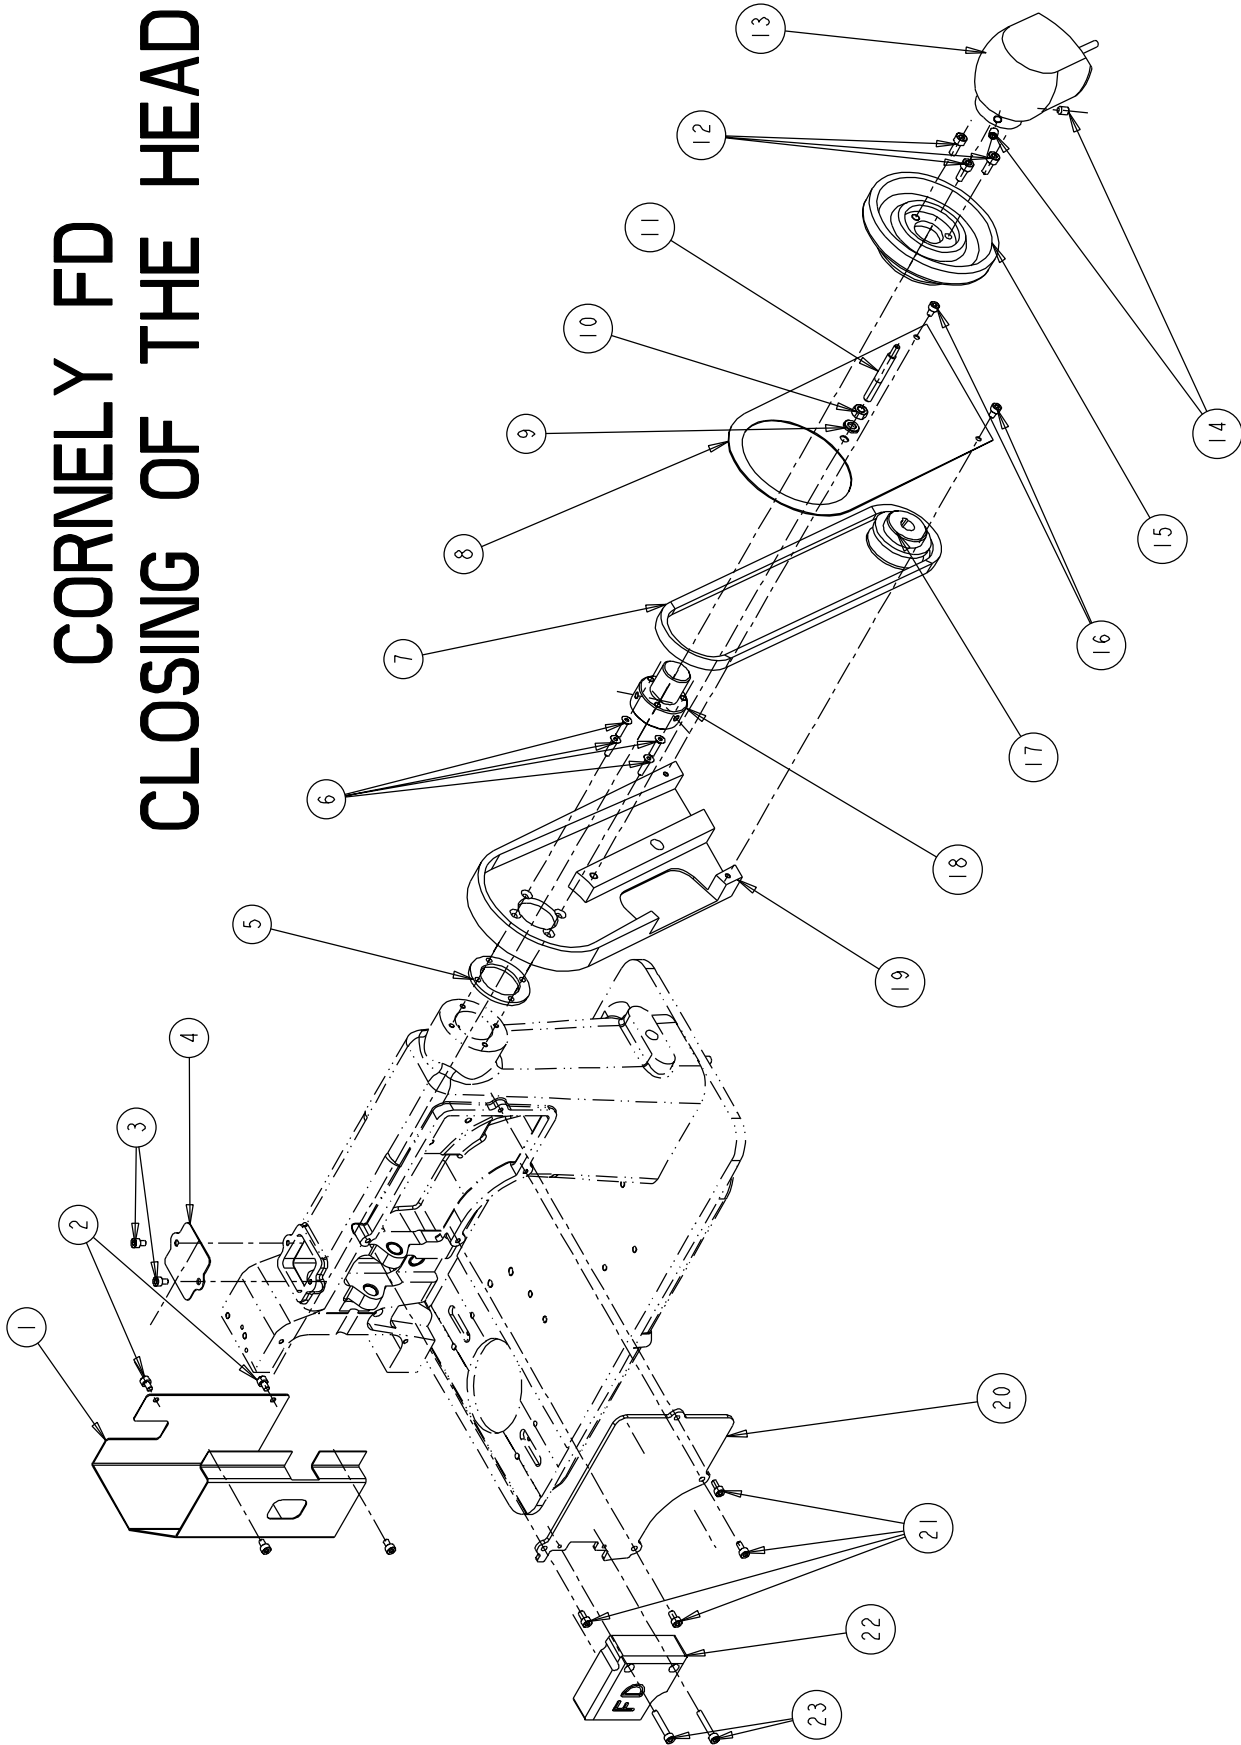

CORNELY FD CLOSING OF THE HEAD

CORNELY FD
CLOSING OF THE HEAD

8

<u>Ref.No.</u>	<u>Parts No.</u>	<u>Description.</u>
1	C.13613	COVER
2	C.13613V	SCREW
3	C.10095V	SCREW
4	C.10095	COVER
5	C.13311	RING
6	C.13306V	SCREW
7	M10013Z	BELT
8	C.13307	COVER
9	C.13298R	WASHER
10	C.13298E	NUT
11	C.13298	PIN
12	C.13206V	SCREW
13	ME/0003A	NEEDLE POSITIONER
14	ME/0003AV	SCREW
15	C.13206	PULLEY
16	C.13307V	SCREW
17	M10002S	PULLEY
18	C.13909	PULLEY HOLDER
19	C.13306	BELT GUARD
20	C.13611	COVER
21	C.13611V	SCREW
22	C.13612	COVER
23	C.13612V	SCREW

10/05/2005