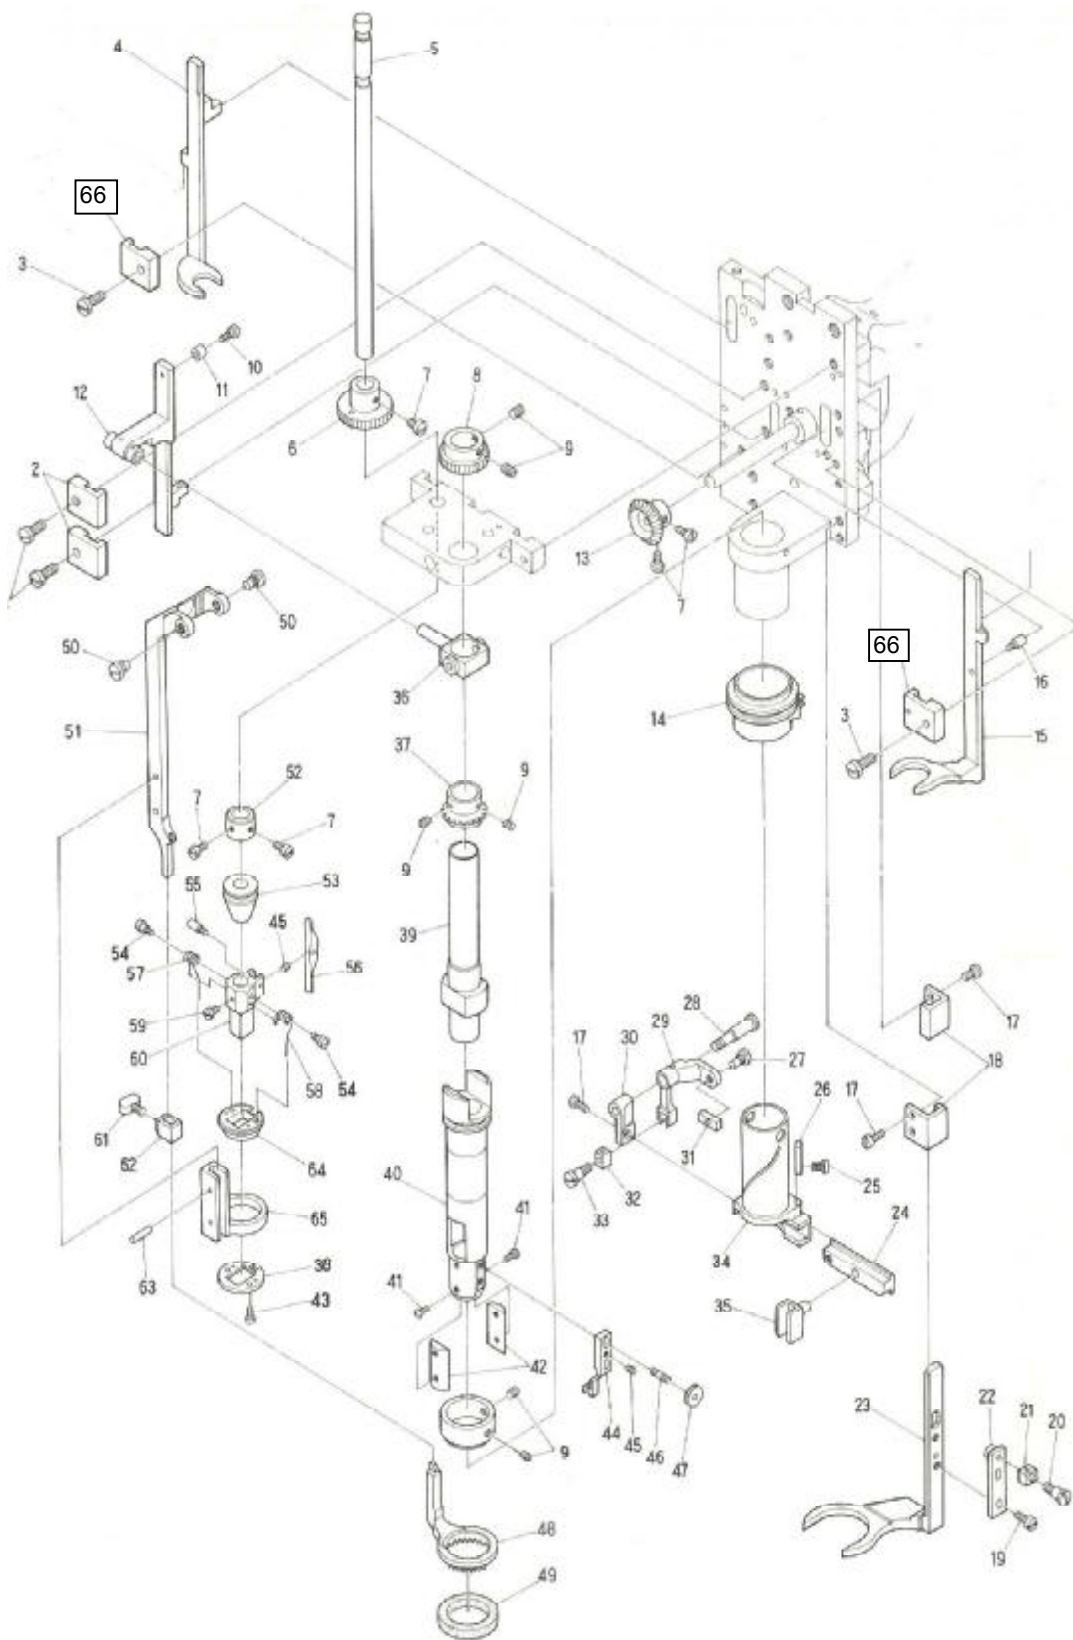

CORNELY FD
NEEDLE BAR DRIVE MECH

CORNELY FD
NEEDLE BAR DRIVE MECHANISM 1

Ref.No.	Parts No.	Description.	Ref.No.	Parts No.	Description.
2	C.01491	SLIDER BRIDGE	46	C.02661	SCREW
3	C.00240	SCREW	47	C.03344	NUT
4	C.13620	SLIDER	48	C.03042D	FEED DOG
5	C.02949	SHAFT	49	C.CA-33	RING
6	C.01497	GEAR	50	C.00597	SCREW
7	C.01573	SCREW	51	C.02239	GABE HOOK LEVER
8	C.02923	GEAR	52	C.01494	THRUST COLLAR
9	C.02542	SCREW	53	C.03088	CONE
10	C.01477	SCREW	54	C.00110	SCREW
11	C.00089	ROLLER	55	C.10032	SHAFT
12	C.02953	GABE HOOK SLIDER	56	C.10033	CONE LEVER
13	C.02961	GEAR	57	C.00595B	SPRING
14	C.02930	BUSHING	58	C.00595A	SPRING
15	C.13619	SLIDER	59	C.00106	SCREW
16	C.00108	SCREW	60	C.02951	SLIDE BLOCK
17	C.00101	SCREW	61	C.00026	SCREW
18	C.02946	BRIDGE	62	C.00025	BRIDGE
19	C.00101	SCREW	63	C.00016	PIN
20	C.02987	SCREW	64	C.01485	GUIDE RING
21	C.02988	BLOCK	65	C.01484	RING-GABE HOOK
22	C.02945	PLATE	66	C.13609	SLIDER BRIDGE
23	C.02944	SLIDER			
24	C.02925	SLIDE BLOCK			
25	C.01712	SCREW			
26	C.02932	STOP PLATE			
27	C.00977	SCREW			
28	C.02927	SCREW			
29	C.02926	LEVER			
30	C.02928	LEVER BASE			
31	C.02931	SLIDE BLOCK			
32	C.02929	SLIDE BLOCK			
33	C.02929B	SCREW			
34	C.02915	BUSHING			
35	C.02933	BRIDGE			
36	C.02954	HINGE			
37	C.02924	GEAR			
38	C.01486	GUIDE RING			
39	C.02921	BUSHING			
40	C.02918	BUSHING			
41	C.01521	SCREW			
42	C.02920	KEY			
43	C.00136	SCREW			
44	C.....	GUIDE			
45	C.00111	SCREW