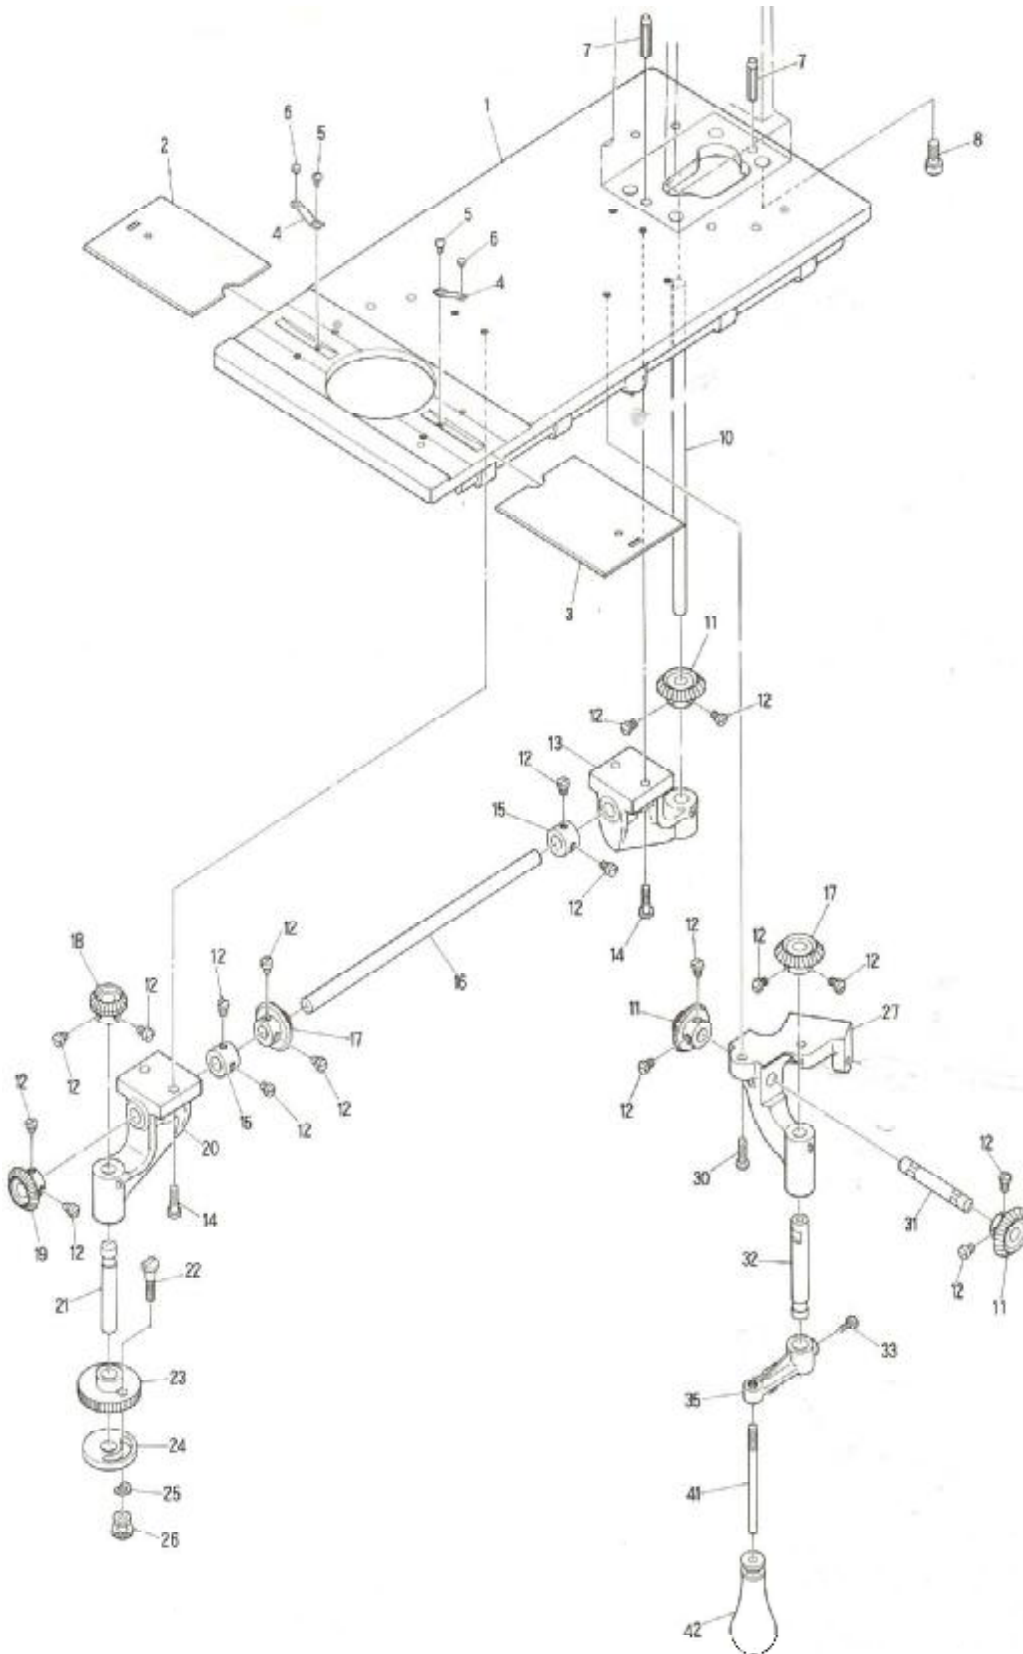

CORNELY FD
BED+ROTATING HOOK SHAFT 1

CORNELY FD
BED + ROTATING HOOK SHAFT 1

5

Ref.No.	Parts No.	Description.
1	C.02909	MACHINE HEAD
2	C.03022	SLIDE PLATE
3	C.03021	SLIDE PLATE
4	C.02631	SPRING
5	C.01521	SCREW
6	C.02632	RIVET
7	C.02909C	PIN
8	C.02909V	SCREW
10	C.02586	SHAFT
11	C.02587	GEAR
12	C.01573	SCREW
13	C.03033	BASE
14	C.03033V	SCREW
15	C.01494	THRUST COLLAR
16	C.03030	SHAFT
17	C.02962	GEAR
18	C.02606	GEAR
19	C.02567	GEAR
20	C.03023	BASE
21	C.03024	SHAFT
22	C.03027	SCREW
23	C.03026	GEAR
24	C.03025	DISC
25	C.03028	WASHER
26	C.03029	NUT
27	C.03031	BASE
30	C.03031V	SCREW
31	C.03032	SHAFT
32	C.00800	SHAFT
33	C.13188V	SCREW
35	C.13188	LEVER
41	C.13185	SHAFT
42	C.00797	HANDLE

10/05/2005