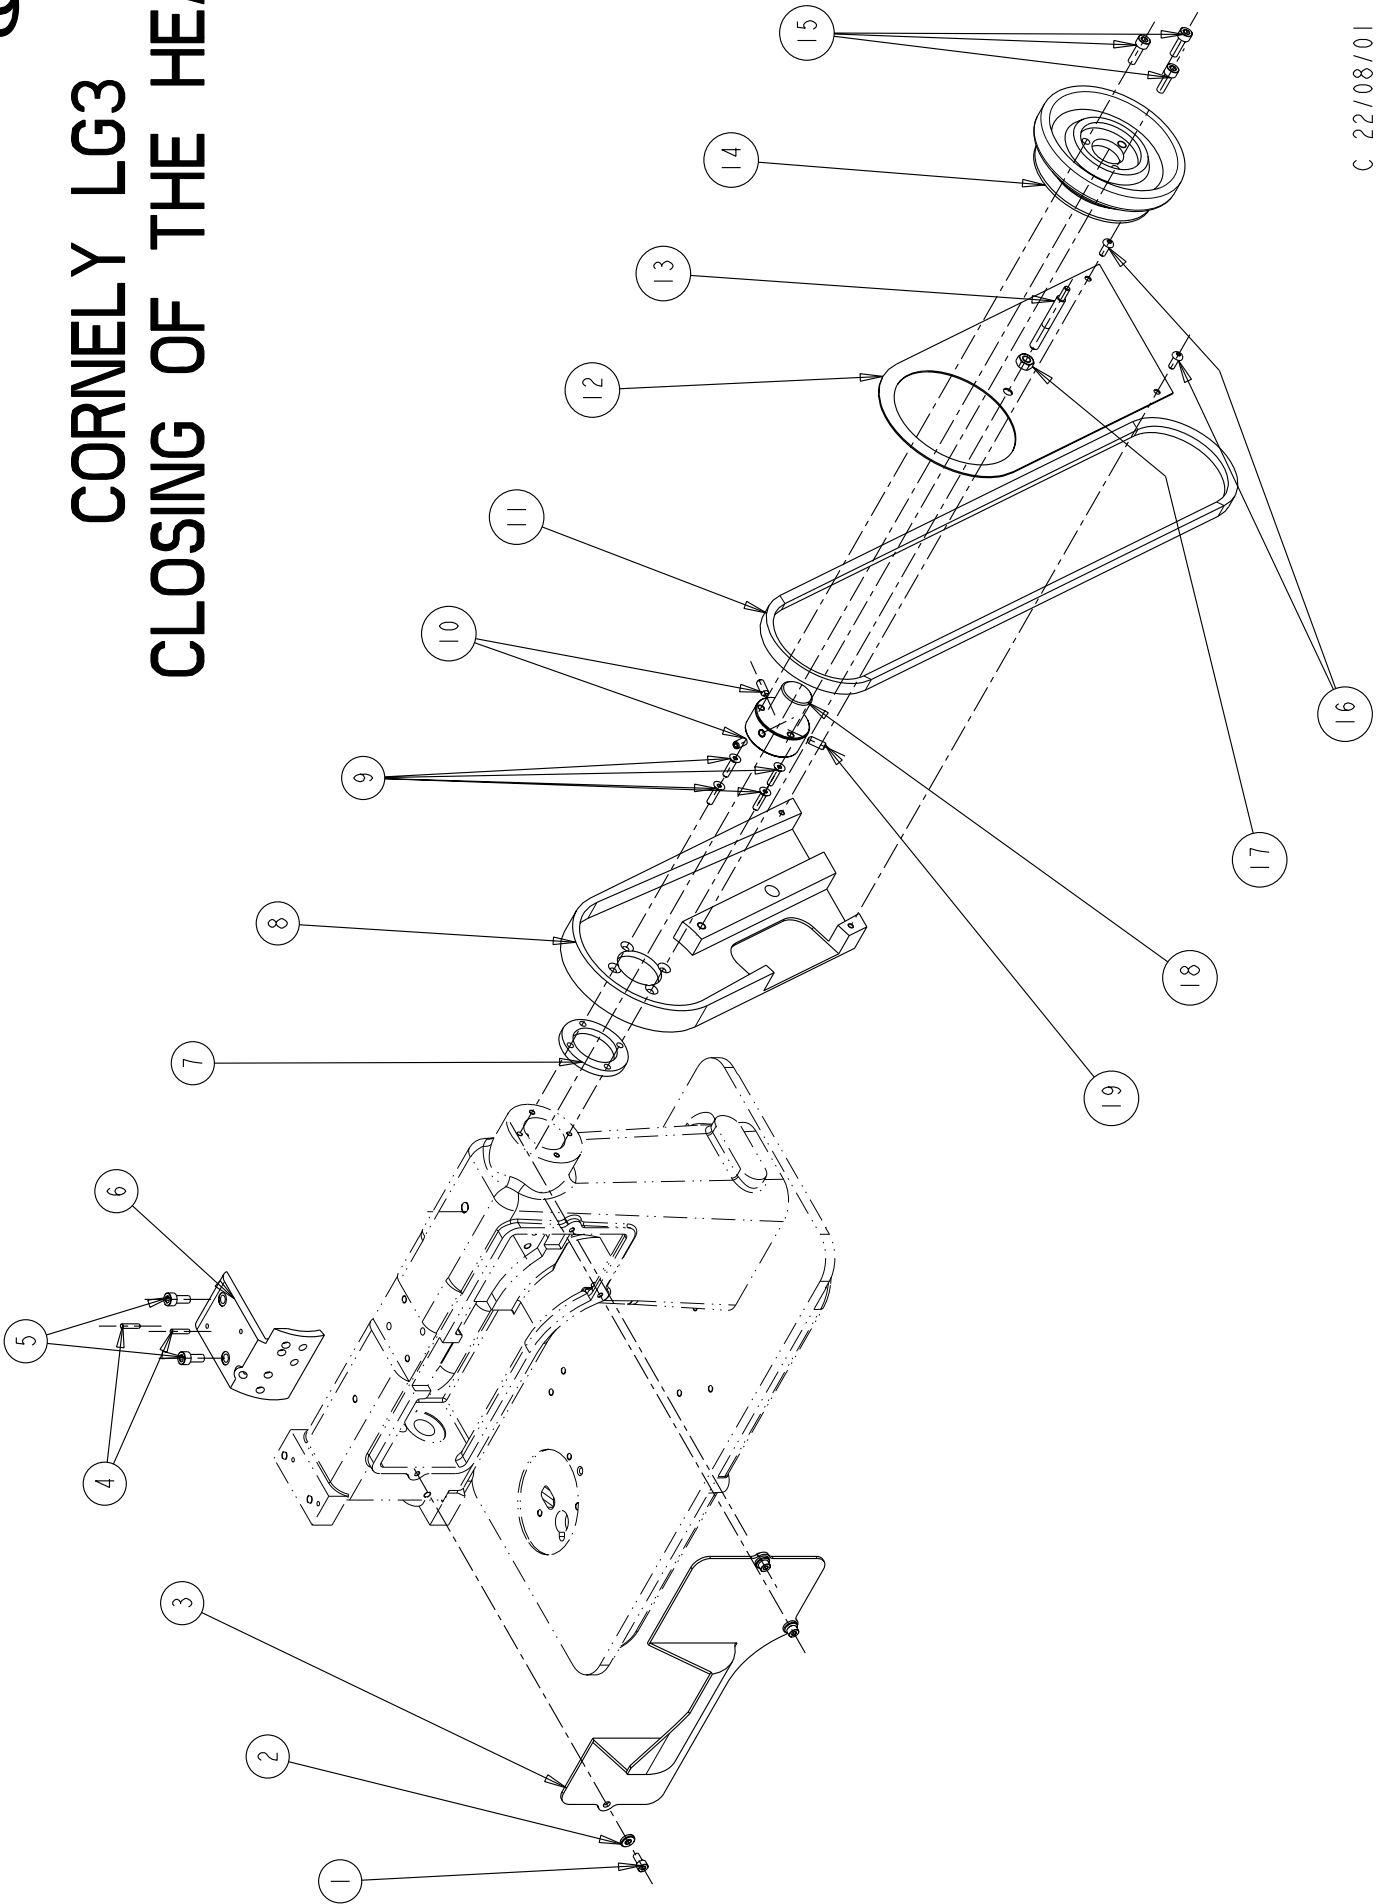

CORNELY LG3 CLOSING OF THE HEAD

Ref. N°	Code Nr	Description
1	C.10351V	SCREW
2	C.10351R	WASHER
3	C.10351	COVER
4	C.13910	MOTOR BASE
5	C.13910R	WASHER
6	C.10349	DIFFERENTIAL FEED GRADUATION
7	C.13308	RING
8	C.13306	BELT GUARD
9	C.13306V	SCREW
10	C.13300V	SCREW
11	M10013Z	BELT
12	C.13307	COVER
13	C.13298	PIN
14	C.13206	PULLEY
15	C.13206V	SCREW
16	C.13307V	SCREW
17	C.13298E	NUT
18	C.13909	PULLEY HOLDER
19	C.13300VC	SCREW