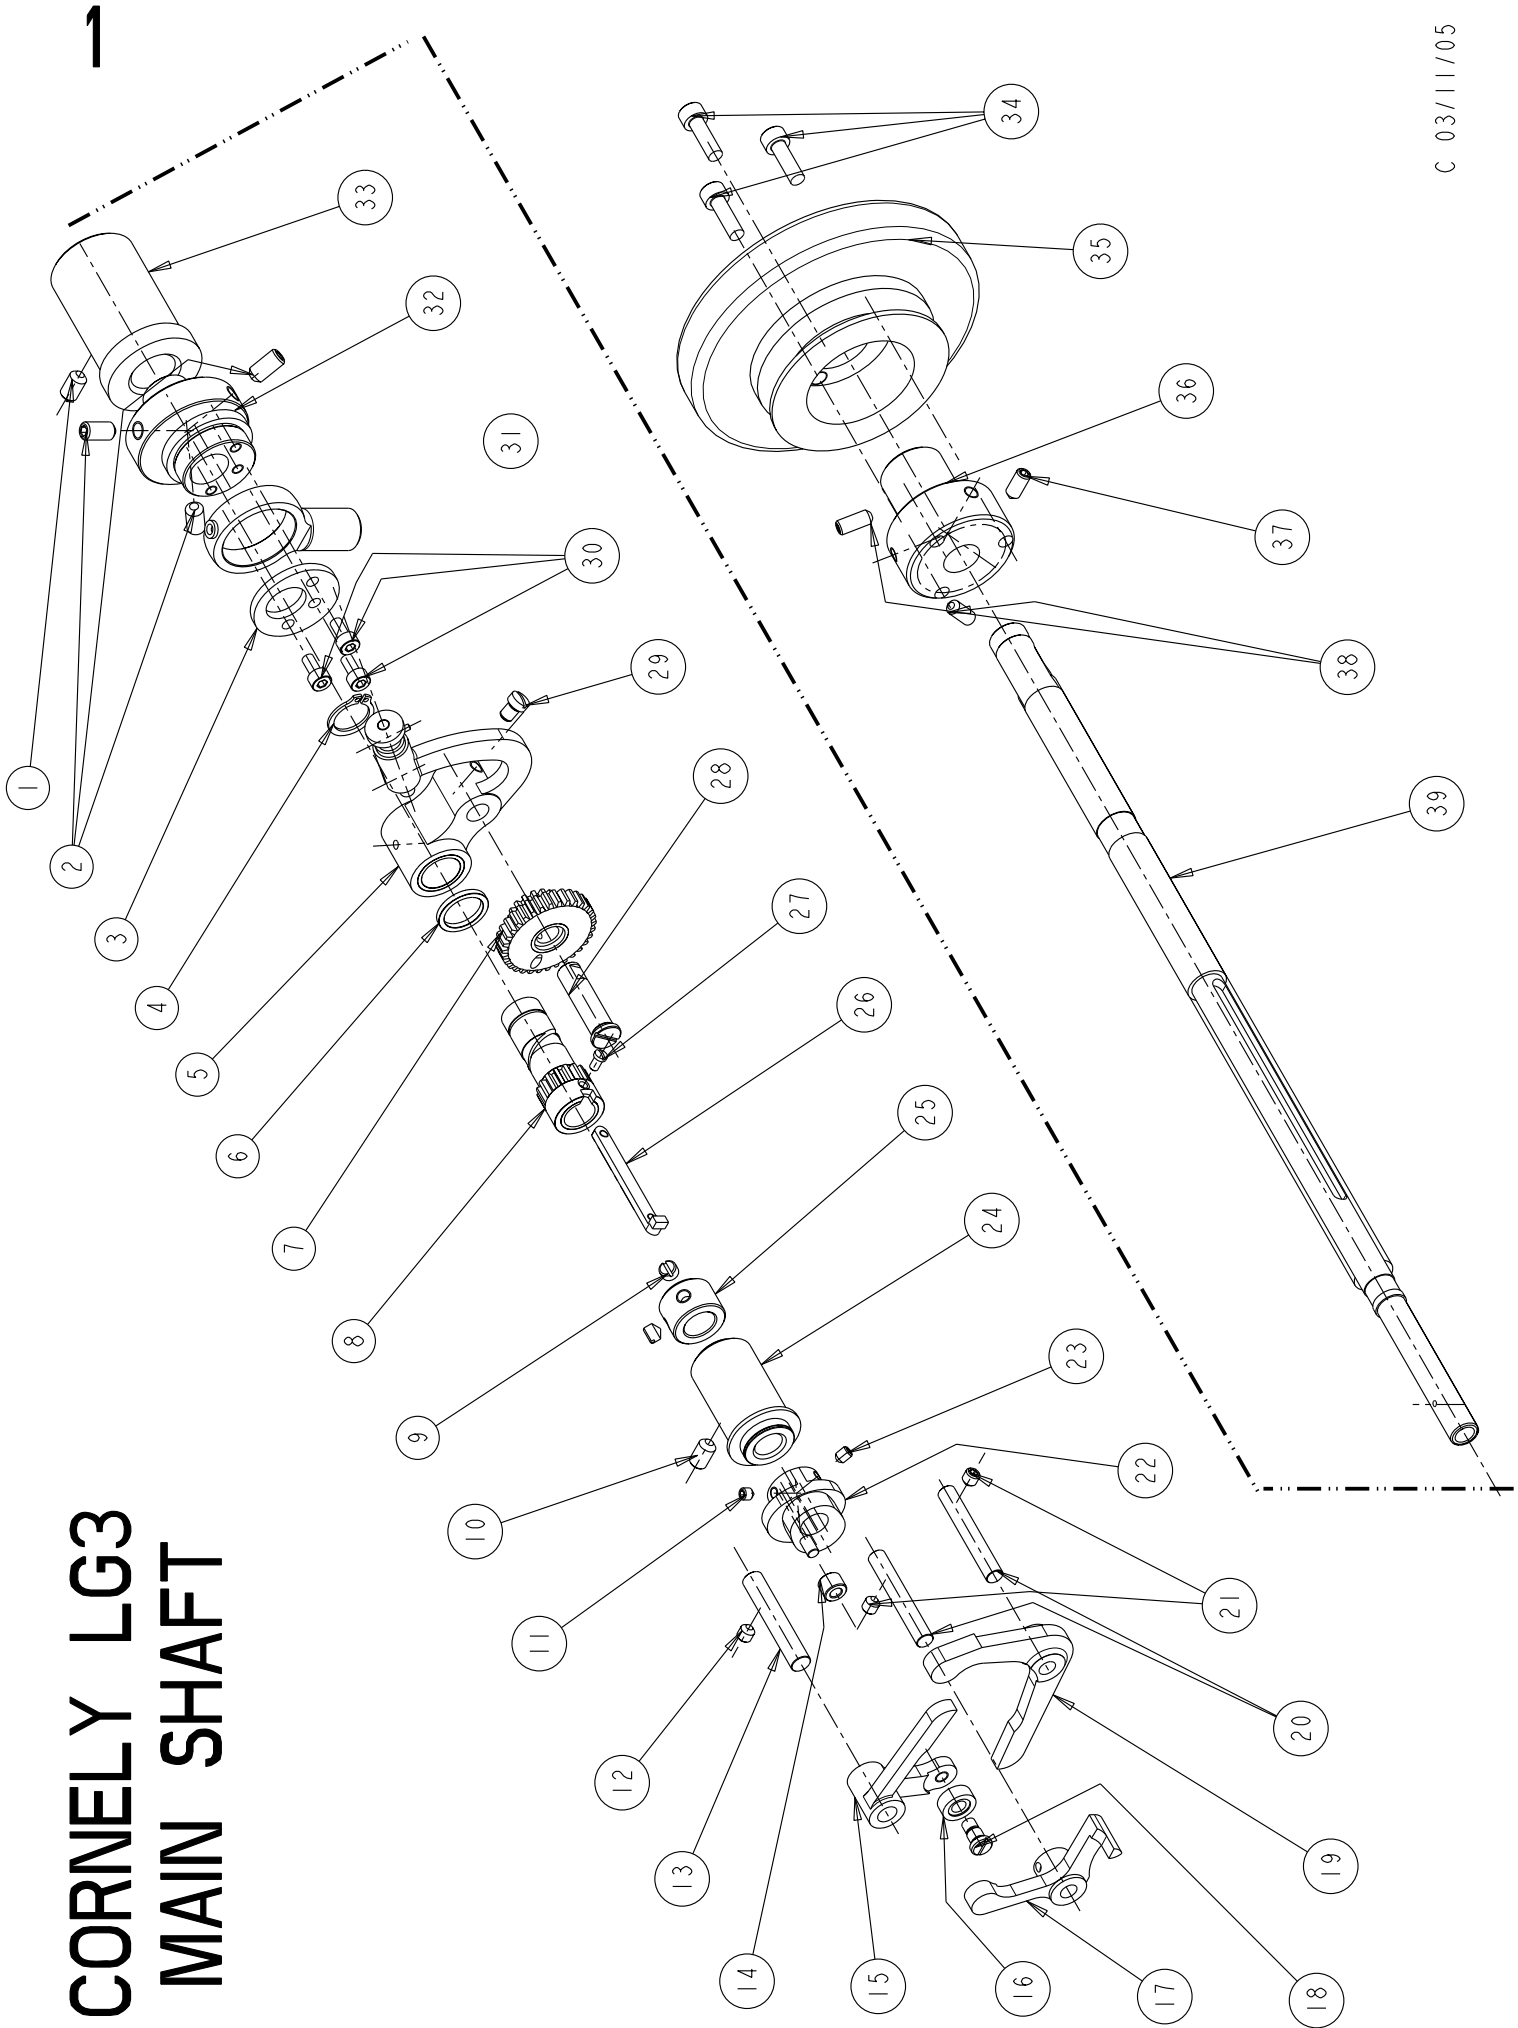

# CORNELY LG3 MAIN SHAFT

<u>Ref. N°</u>	<u>Code Nr</u>	<u>Description</u>
1	C.13174V	SCREW
2	C.13175V	SCREW
3	C.13176	STOP PLATE
4	C.10334C	SNAP RING
5	C.10333	LEVER
6	C.03804	RING
7	C.10338	GEAR
8	C.10334	GEAR
9	C.00109B	SCREW
10	C.13173V	SCREW
11	C.13177VP	SCREW
12	C.13181V	SCREW
13	C.13181	SHAFT
14	C.13178	ROLLER
15	C.13182	SQUARE CONE SLIDER
16	C.00052	ROLLER
17	C.13183	SQUARE MITRE-JOINT SLIDER
18	C.00128B	SCREW
19	C.13184	SQUARE GABE-HOOK SLIDER
20	C.13180	SHAFT
21	C.13180V	SCREW
22	C.13177	CAM ASSEMBLY
23	C.13177V	SCREW
24	C.13173	BUSHING
25	C.00082	THRUST COLLAR
26	C.10335	KEY
27	C.00534	SCREW
28	C.02677	SHAFT
29	C.00841	SCREW
30	C.13176V	SCREW
31	C.10165	DRIVING ROD
32	C.13175	ECCENTRIC
33	C.13174	BUSHING
34	C.13206V	SCREW
35	C.13206	PULLEY
36	C.13909	PULLEY HOLDER
37	C.13909VP	SCREW
38	C.13909V	SCREW
39	C.13172	MAIN SHAFT

# CORNELY LG3 FRONT PLATE 1

<u>Ref. N°</u>	<u>Code Nr</u>	<u>Description</u>
1	C.10151	REGULATING BUSHING
2	C.10154	SPRING
3	C.10150G	PIN
4	C.00105	SCREW
5	C.02523	SCREW
6	C.01868G	PIN
7	C.10107	STUD
8	C.00101	SCREW
9	C.10156G	PIN
10	C.10160	SPRING
11	C.10163	ROD FOR SPRING GUIDE
12	C.10023	SLIDER
13	C.10172	SPRING
14	C.10157	ROD FOR SPRING GUIDE
15	C.10156	SLIDER BRIDGE
16	C.00112	SCREW
17	C.10162	NUT
18	C.10158	WASHER
19	C.00141	GEAR
20	C.10053	SLIDER BRIDGE
21	C.00104	SCREW
22	C.10053G	PIN
23	C.10161	TENSION NUT
24	C.10021	MITRE JOINT SLIDER
25	C.00048D	NUT
26	C.00108	SCREW
27	C.00105	SCREW
28	C.10276	SLIDER BRIDGE
29	C.10275	GAB HOOK SLIDER
30	C.10278	HINGE
31	C.00634	SCREW
32	C.01123C	FORK
33	C.00647G	PIN
34	C.00647	FORK BASE
35	C.01871	SLIDE BLOCK
36	C.00101	SCREW
37	C.01868	SLIDE BLOCK
38	C.00051	LEVER
39	C.10050	HEART
40	C.13296	NUT
41	C.00100	POINT REGULATING SCREW
42	C.10150	BASE FOR SPRING
43	C.10153	SPRING GUIDE
44	C.10252	NUT