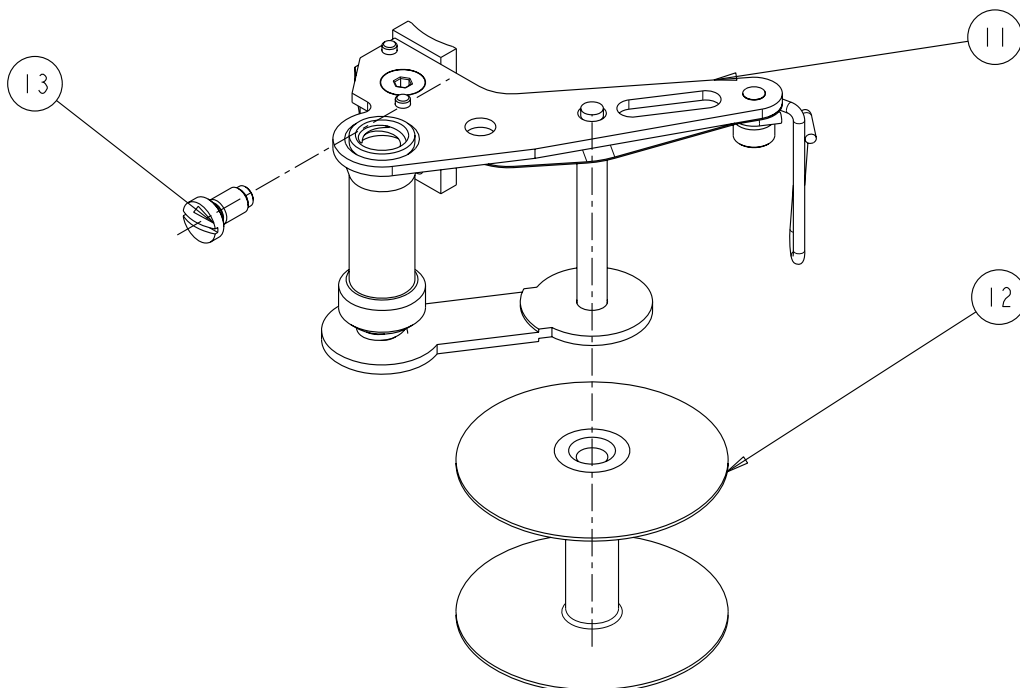

BOBIN HOLDER C.10632W