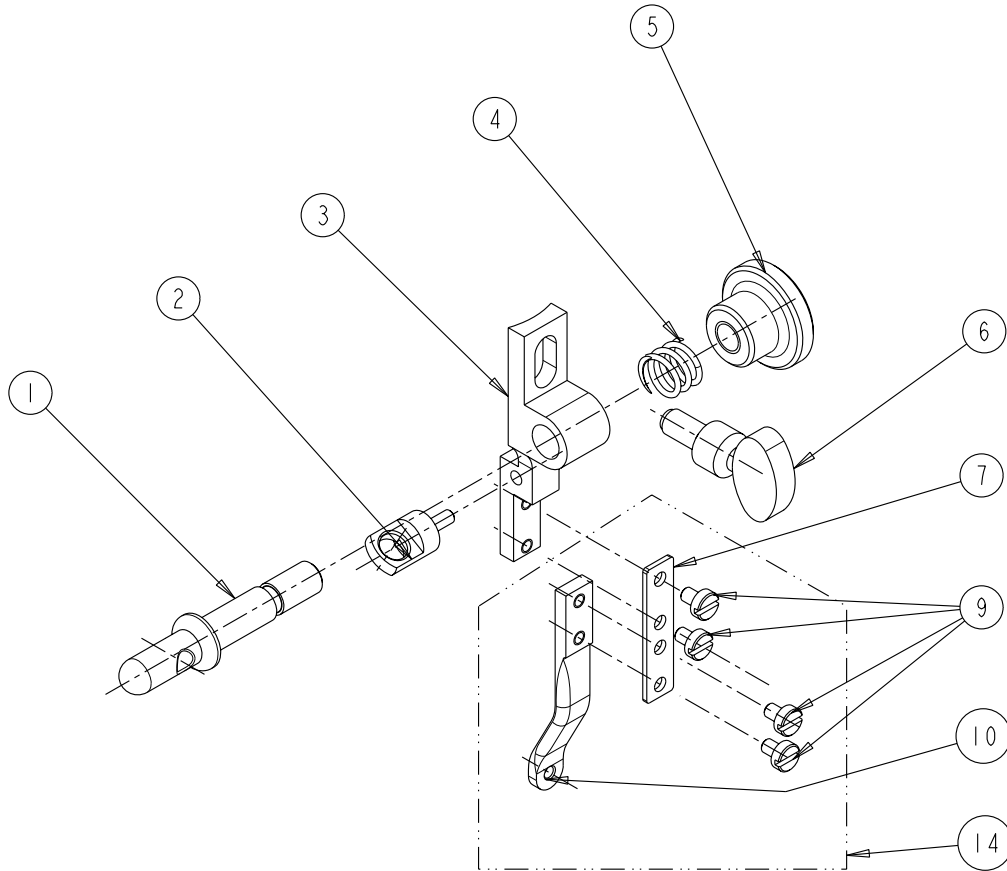

7

CORNELY LG3 GUIDE ASSEMBLY C10300W