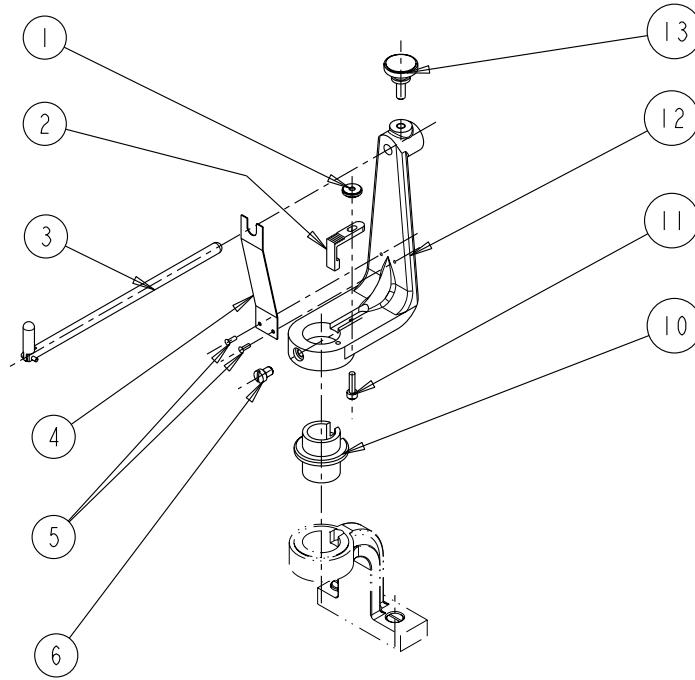

CORNELY LG3 BOBIN HOLDER C.10288W