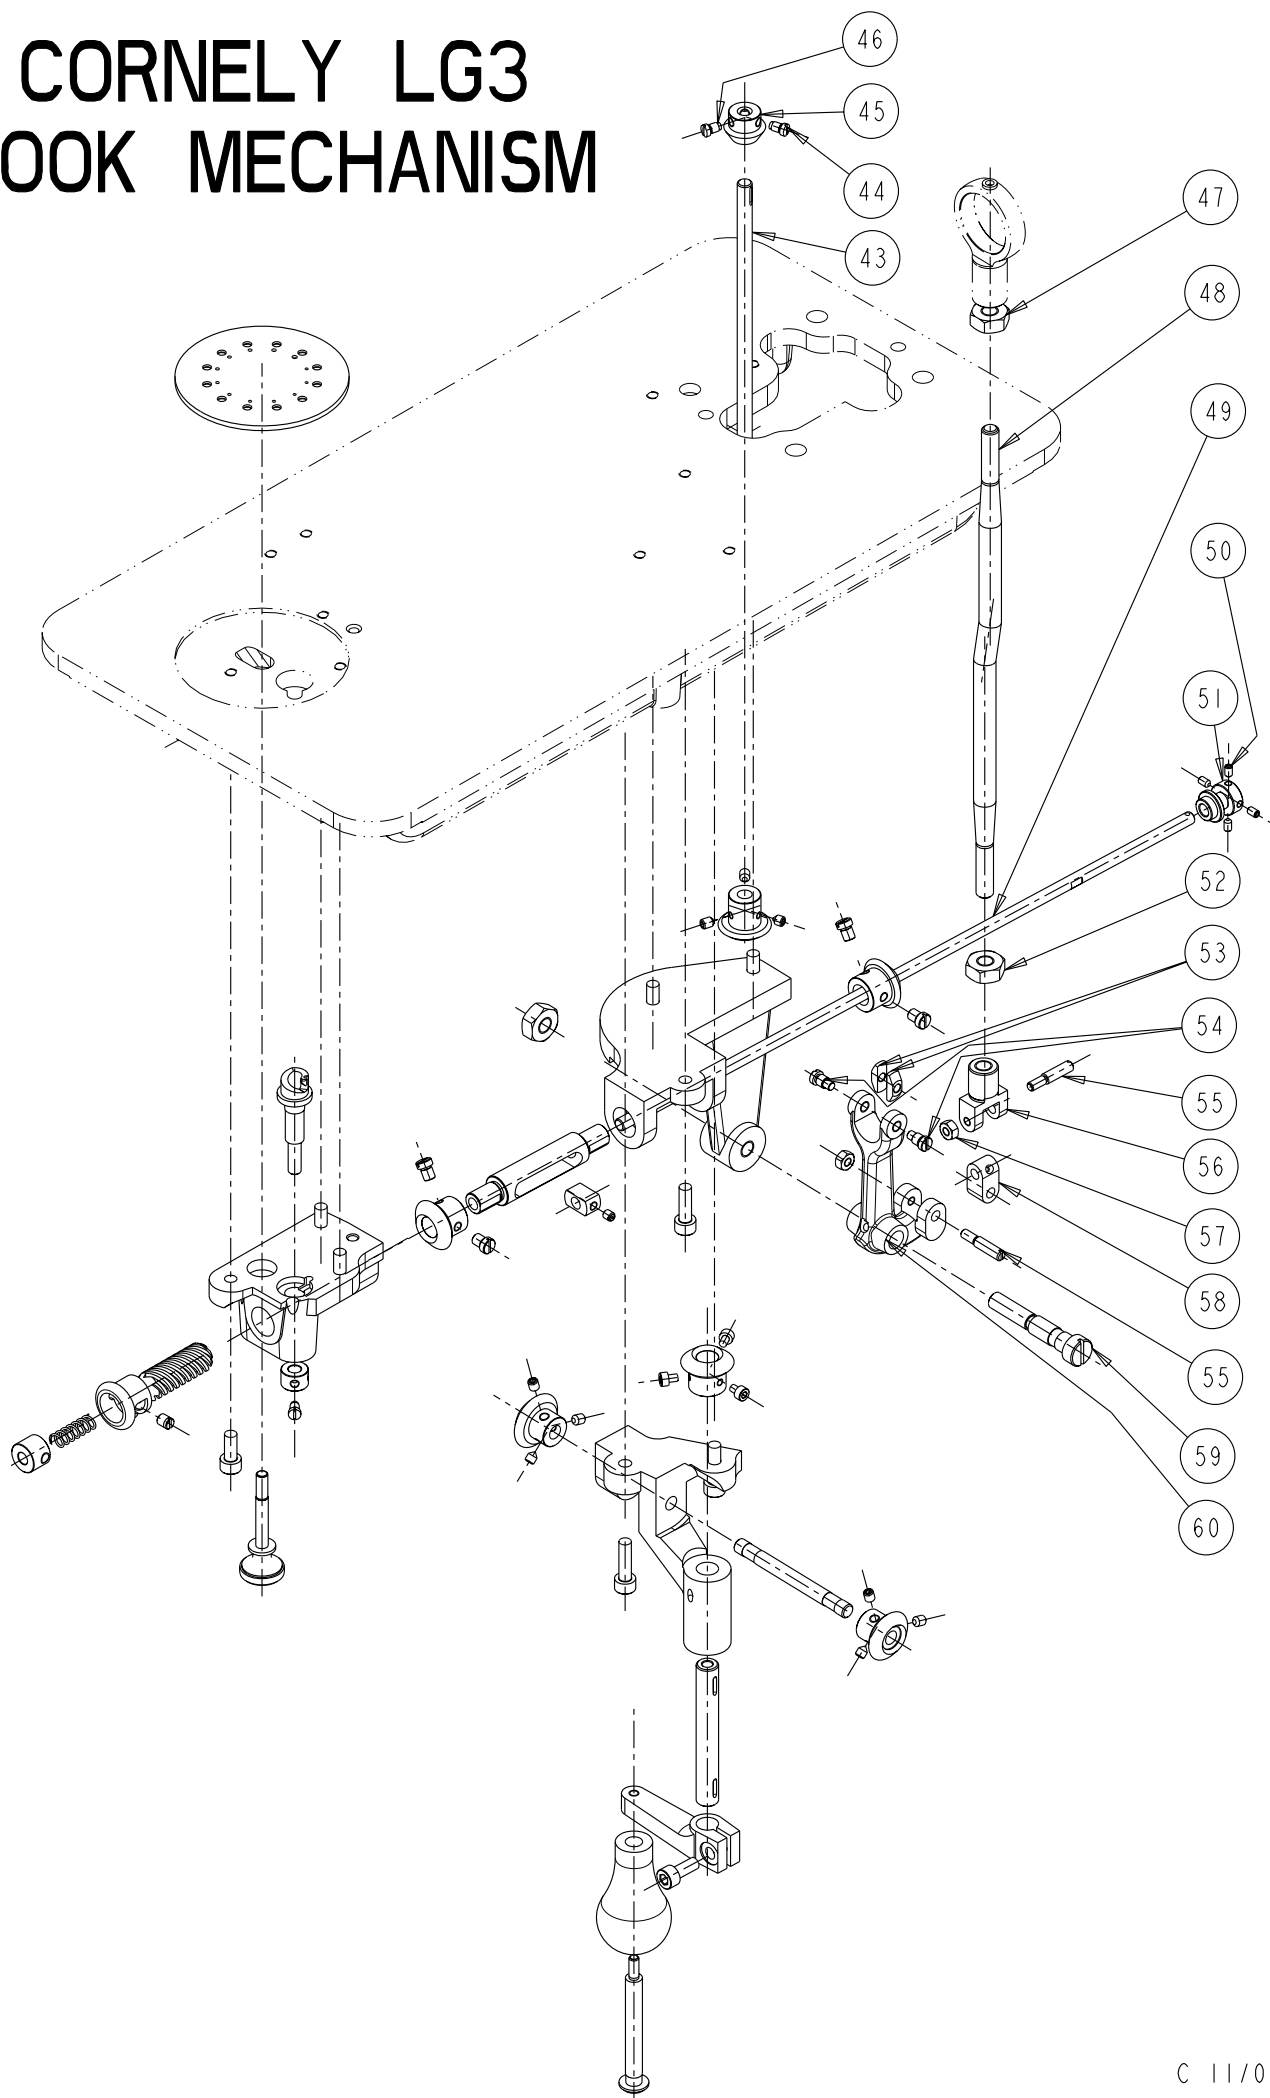

5

CORNELY LG3 HOOK MECHANISM

<u>Ref. N°</u>	<u>Code Nr</u>	<u>Description</u>
43	C.10254	SHAFT
44	C.01582VP	SCREW
45	C.01582	GEAR
46	C.01582V	SCREW
47	C.05538	NUT
48	C.10255	ROD
49	C.00060C	SHAFT
50	C.00068CV	SCREW
51	C.00068C	COUPLING
52	C.05539	NUT
53	C.00976	SLIDE BLOC
54	C.00977	SCREW
55	C.05541	SHAFT
56	C.05537	ROD FOOT
57	C.00048C	NUT
58	C.05540	CONNECTION LEVER
59	C.00117	HINGE SCREW
60	C.10069	LEVER