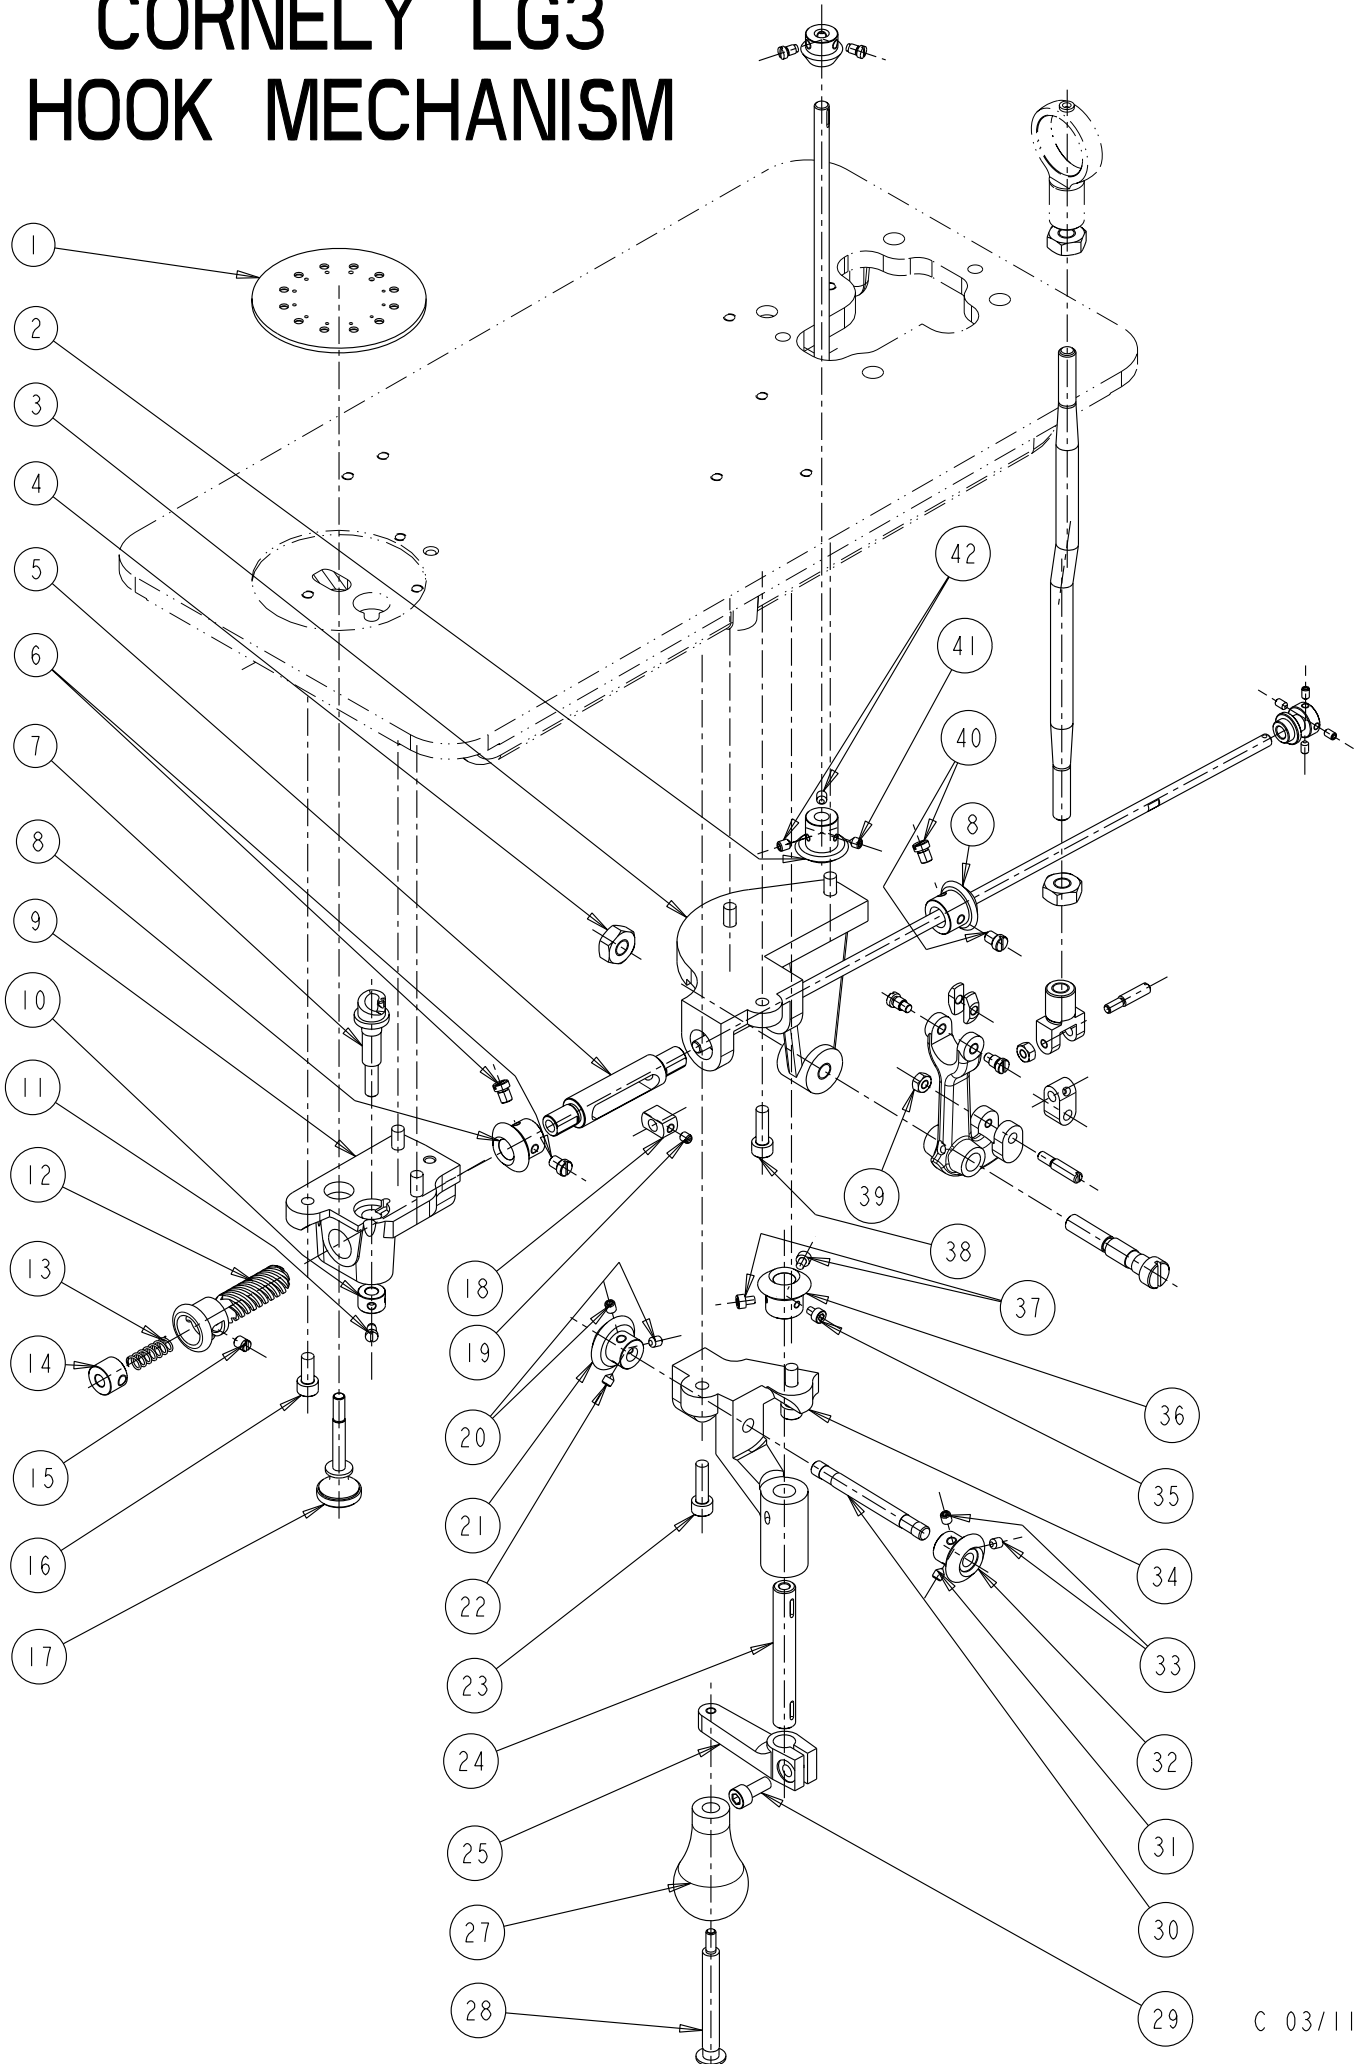

4 CORNELY LG3 HOOK MECHANISM

<u>Ref. N°</u>	<u>Code Nr</u>	<u>Description</u>
1	C.01707	DISC
2	C.00144	GEAR
3	C.00210	BASE
4	C.00117BIS	NUT
5	C.00224	BUSHING
6	C.00637V	SCREW
7	C.10064	HOOK
8	C.00637	GEAR
9	C.10007	BASE
10	C.05471	THRUST COLLAR
11	C.00106	SCREW
12	C.10063	GEAR
13	C.00063E	SPRING
14	C.00063C	THRUST COLLAR
15	C.00063D	SCREW
16	C.10007V	SCREW
17	C.00056	DISC SCREW
18	C.00212	SLIDE BLOC
19	C.00111B	SCREW
20	C.00142V	SCREW
21	C.00142	GEAR
22	C.00142VP	SCREW
23	C.00790V	SCREW
24	C.00800	SHAFT
25	C.13188	CRANK
27	C.00797	HANDLE
28	C.13185	SHAFT
29	C.13188V	SCREW
30	C.00801	SHAFT
31	C.00142VP	SCREW
32	C.00142	GEAR
33	C.00142V	SCREW
34	C.00790	BASE FOR CRANK
35	C.00143VP	SCREW
36	C.00143	GEAR
37	C.00143V	SCREW
38	C.00210V	SCREW
39	C.00048C	NUT
40	C.00637V	SCREW
41	C.00144VP	SCREW
42	C.00144V	SCREW