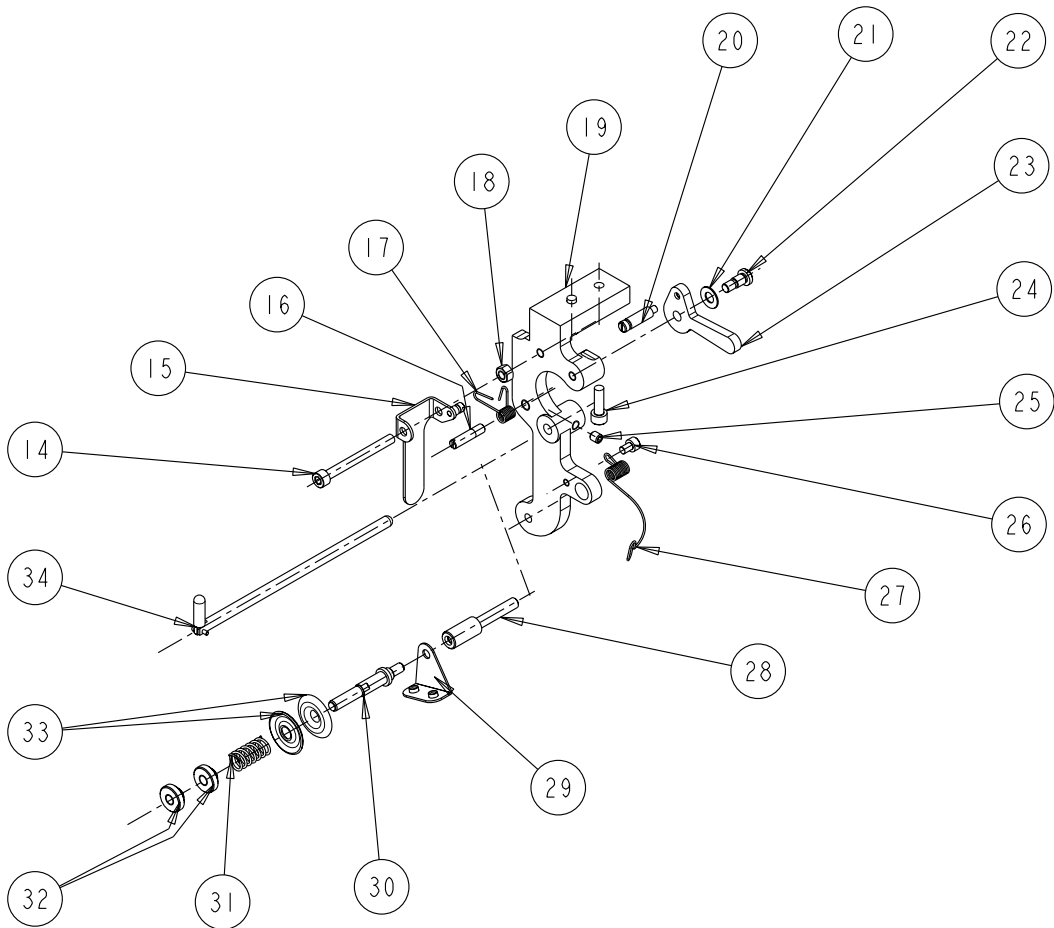

BOBIN HOLDER SET C.10011