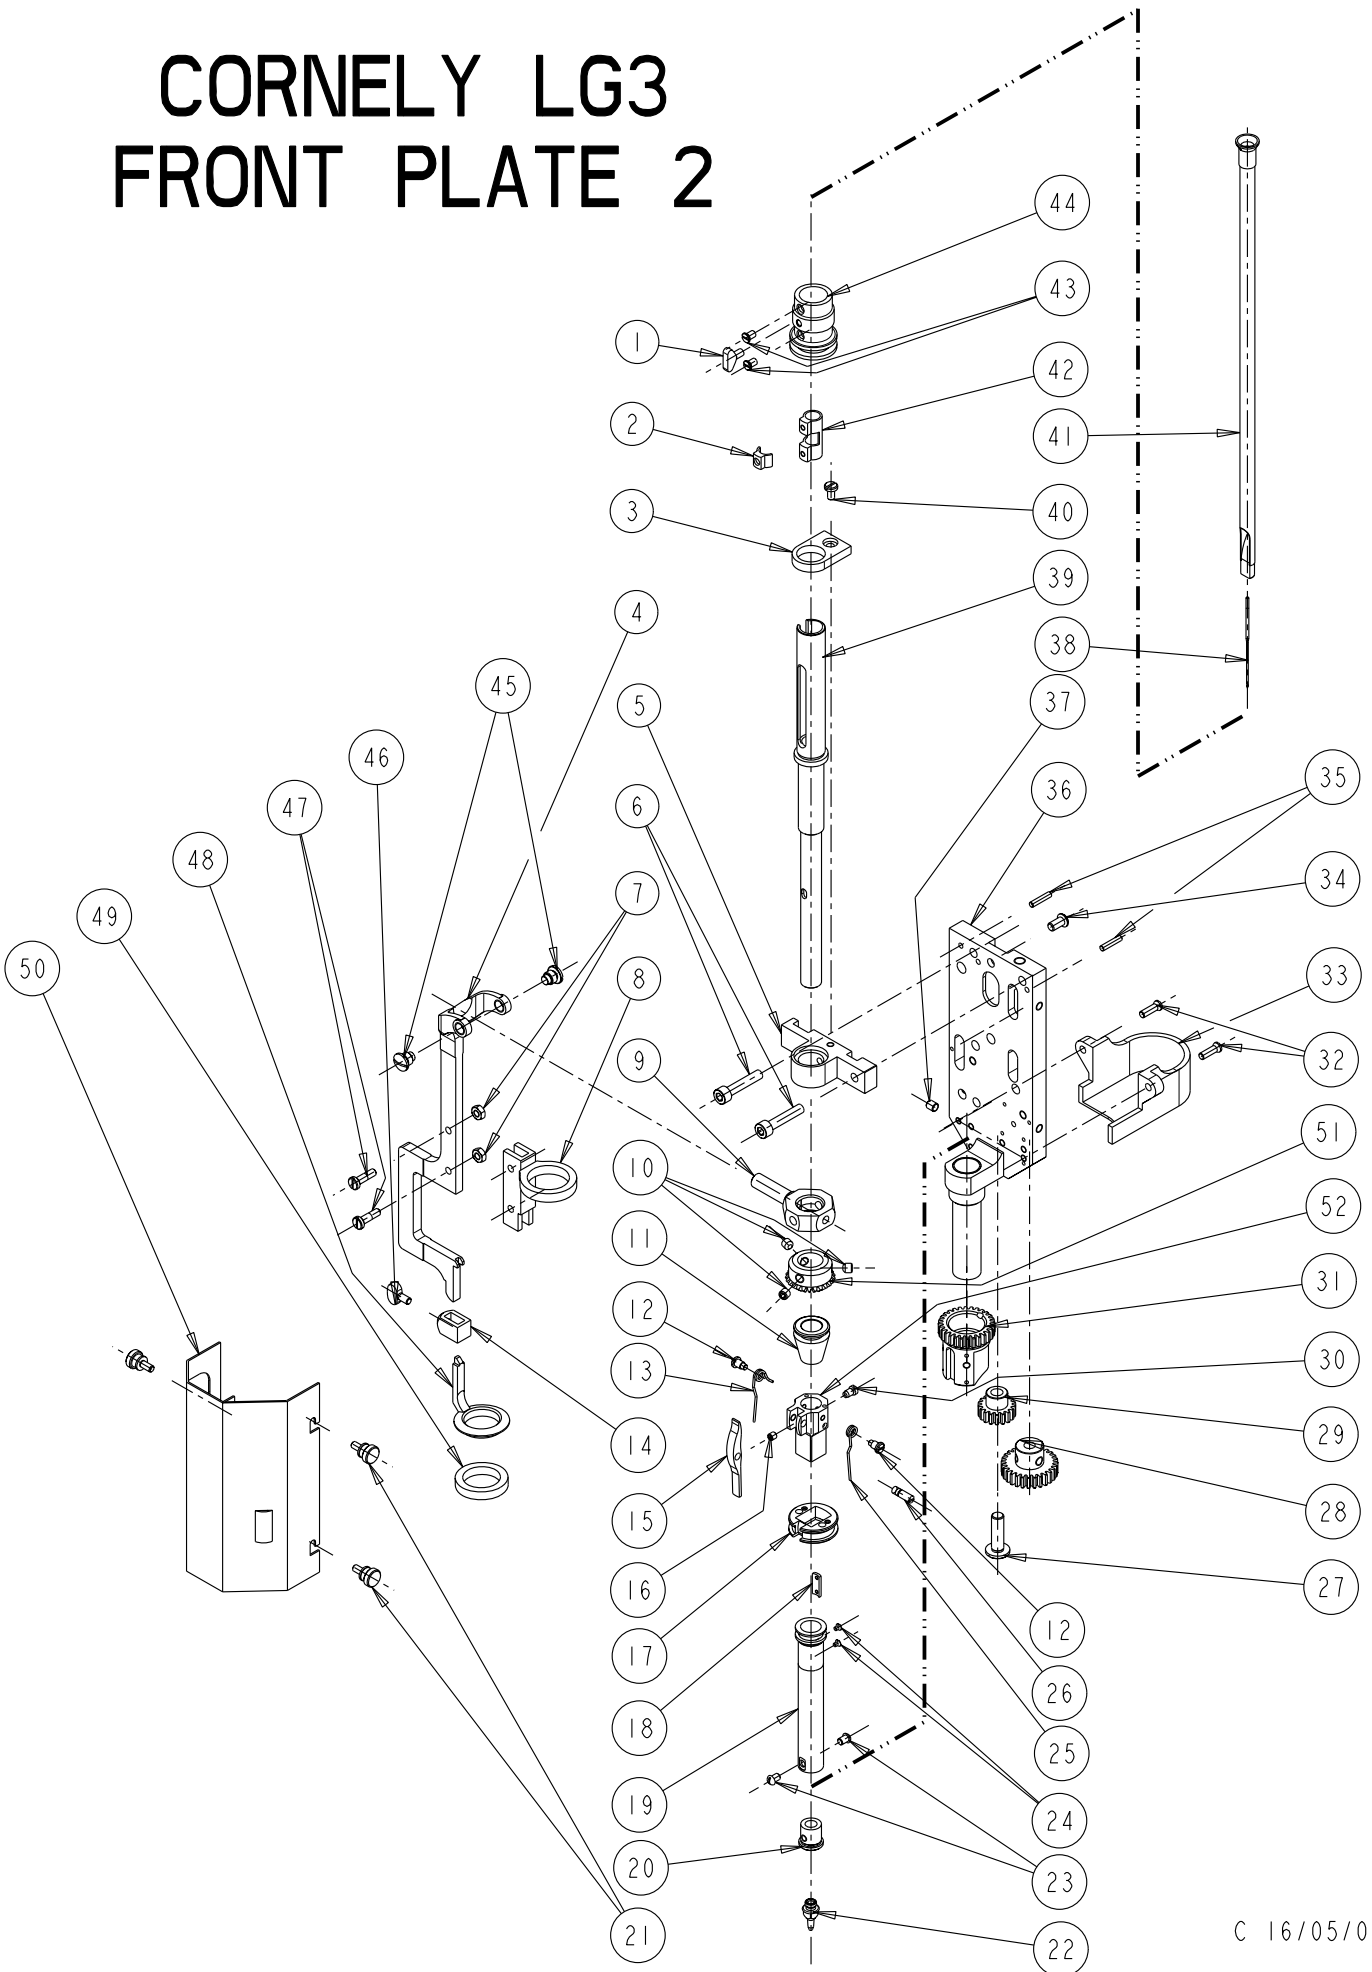

CORNELY LG3 FRONT PLATE 2

C 16/05/05

<u>Ref. N°</u>	<u>Code Nr</u>	<u>Description</u>
1	C.10298	SCREW
2	C.10284	SHAFT PROTECTION
3	C.10029	STOP PLATE
4	C.10277	GABE-HOOK LEVER
5	C.10272	FRONT PLATE HEAD
6	C.10272V	SCREW
7	C.06245	NUT
8	C.10296	RING GABE-HOOK
9	C.10278	SHAFT FOR HINGE
10	C.10140V	SCREW
11	C.01122	CONE
12	C.00110	SCREW
13	C.00595A	SPRING
14	C.10025	COLLAR
15	C.10033	CONE LEVER
16	C.00657	SCREW
17	C.01054W	GUIDE RING ASSEMBLY
18	C.10174	KEY
19	C.10274	TUBE
20	C.01125	NIPPLE HOLDER
21	C.00001D	SCREW
22	C.00601...+SIZE	NIPPLE
23	C.01109B	SCREW
24	C.10174V	SCREW
25	C.00595B	SPRING
26	C.10032	CONE SHAFT
27	C.00611B	SHAFT
28	C.10292	GEAR
29	C.10293	GEAR
30	C.00106	SCREW
31	C.10294	GEAR
32	C.00232	SCREW
33	C.00636	COVER
34	C.00103	SCREW
35	C.10271G	PIN
36	C.10271	FRONT PLATE
37	C.01862	SCREW
38	C.0253SC...+ SIZE	HOOK/NEEDLE
39	C.10273	TUBE
40	C.00869	SCREW
41	C.01120	HOOK HOLDER
42	C.10283	HOOK HOLDER CLAMP
43	C.00634	SCREW
44	C.10280	TUBE HEAD
45	C.00597	SCREW
46	C.10025V	SCREW
47	C.10016	SCREW
48	C.00946A	FEED DOG
49	C.CA-26	RUBBER RING
50	C.10307	NEEDLE BAR PROTECTION