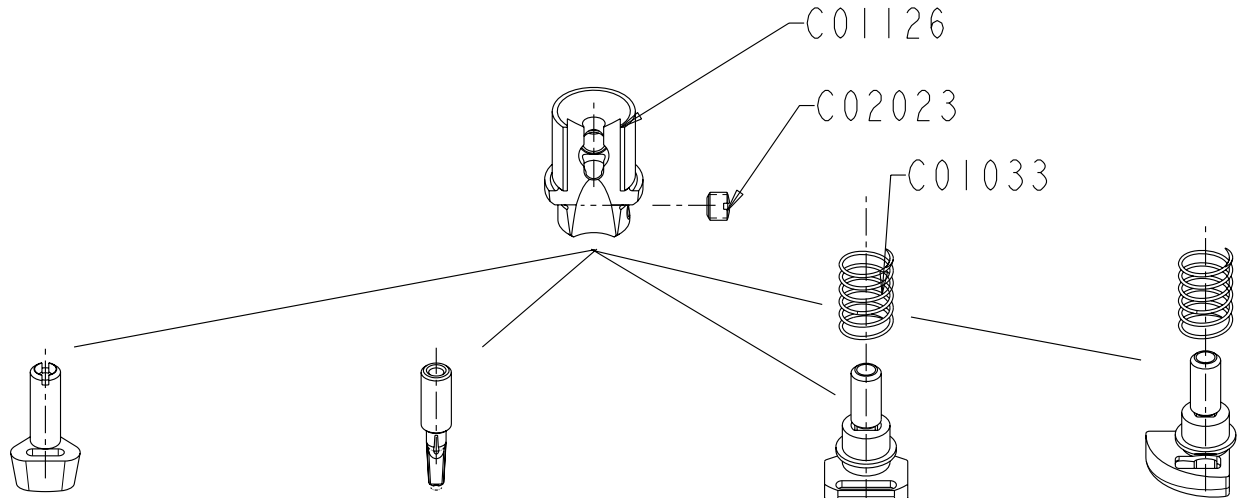

CORNELY LG3

TAPING

COILING (RAY STITCH)

TAPING

TAPING

Parts No.	TAPE	Hook
C00944C100C3	1	90
C00944C100C4	1	100
C00944C125C3	1.25	90
C00944C125C4	1.25	100
C00944C150C3	1.5	90
C00944C150C4	1.5	100
C00944C175C3	1.75	90
C00944C175C4	1.75	100
C00944C200C3	2	90
C00944C200C4	2	100
C00944C225C3	2.25	90
C00944C225C4	2.25	100
C00944C250C3	2.5	90
C00944C250C4	2.5	100
C00944C275C3	2.75	90
C00944C275C4	2.75	100
C00944C300C3	3	90
C00944C300C4	3	100
C00944C325C3	3.25	90
C00944C325C4	3.25	100
C00944C350C3	3.5	90
C00944C350C4	3.5	100
C00944C375C3	3.75	90
C00944C375C4	3.75	100
C00944C400C3	4	90
C00944C400C4	4	100
C00944C425C3	4.25	90
C00944C425C4	4.25	100
C00944C450C3	4.5	90
C00944C450C4	4.5	100
C00944C475C3	4.75	90
C00944C500C3	5	90
C00944C525C4	5.25	100
C00944C600C4	6	100

Parts No.	THREAD	Hook
C00944A070C2	0.7	80
C00944A070C3	0.7	90
C00944A100C2	1	80
C00944A100C3	1	90
C00944A100C4	1	100
C00944A125C2	1.25	80
C00944A125C3	1.25	90
C00944A150C2	1.5	80
C00944A150C3	1.5	90
C00944A175C3	1.75	90
C00944A200C2	2	80
C00944A200C3	2	90
C00944A200C4	2	100
C00944A225C3	2.25	90
C00944A225C4	2.25	100
C00944A250C3	2.5	90
C00944A250C4	2.5	100
C00944A275C3	2.75	90
C00944A275C4	2.75	100
C00944A300C3	3	90
C00944A325C3	3.25	90
C00944A325C4	3.25	100
C00944A350C2	3.5	80
C00944A350C3	3.5	90
C00944A350C4	3.5	100
C00944A375C3	3.75	90
C00944A400C3	4	90
C00944A400C4	4	100
C00944A450C3	4.5	90

Parts No.	TAPE
C01037AW175	1.75
C01037AW200	2
C01037AW250	2.5
C01037AW300	3
C01037AW350	3.5
C01037AW400	4
C01037AW450	4.5
C01037AW475	4.75
C01037AW500	5
C01037AW550	5.5
C01037AW600	6
C01037AW650	6.5
C01037AW700	7
C01037AW750	7.5
C01037AW800	8
C01037AW900	9
C01037AW1000	10
C01037AW1100	11
C01037AW1200	12

Parts No.	TAPE
C01037BW250C3	2.5
C01037BW300C3	3
C01037BW350C3	3.5
C01037BW400C3	4
C01037BW450C3	4.5
C01037BW500C3	5
C01037BW550C3	5.5
C01037BW600C3	6

COILING

Parts No.	TAPE
C01037CW125	1.25
C01037CW150	1.5
C01037CW175	1.75
C01037CW200	2
C01037CW225	2.25
C01037CW250	2.5
C01037CW275	2.75
C01037CW300	3
C01037CW325	3.25
C01037CW350	3.5
C01037CW375	3.75
C01037CW400	4
C01037CW450	4.5
C01037CW500	5