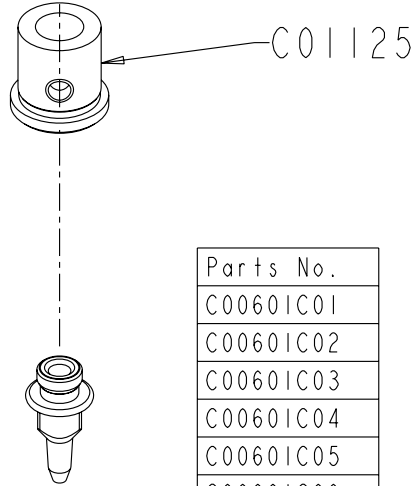

CORNELY LG3

CHAIN STITCH , MOSS STITCH , COILING

Parts No.	Hook No.
C0253SC070	1
C0253SC080	2
C0253SC090	3
C0253SC100	4
C0253SC110	5
C0253SC120	6

Parts No.
C00601C01
C00601C02
C00601C03
C00601C04
C00601C05
C00601C06
C00601C07
C00601C08
C00601C09
C00601C10

COILING (BRAIDING)

Parts No.	THREAD
C01127A/070	0.7
C01127A/125	1.25
C01127A/150	1.5
C01127A/175	1.75
C01127A/200	2
C01127A/250	2.5
C01127A/275	2.75
C01127A/300	3
C01127A/350	3.5
C01127A/400	4
C01127A/500	5
C01127A/600	6
C01127A/700	7